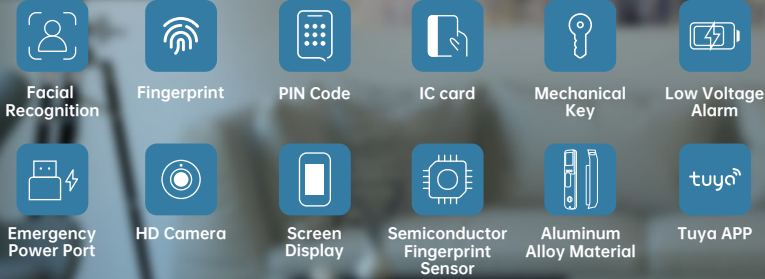

# TD-F39FR Facial Recognition Smart Lock

## Product Features

- Unlock Methods: Offers multiple secure unlocking methods including Facial Recognition, Fingerprint, PIN, IC Card, Tuya App and traditional Key.
- Material: Constructed with durable materials, this lock features an aluminum alloy build with a baking paint surface and IMD coating, ensuring longevity and resistance to wear.
- HD Camera: Equipped with a high-definition camera, provides added security and facial recognition features.
- Screen Display: Features a 3.5" IPS screen for user-friendly interaction and visual feedback.
- Capacity: Can store up to 300 sets of Face, Card, Fingerprint, and PIN data, providing ample space for user profiles.
- Security Features: Supports 20-digit anti peeping password, enhancing security measures.
- Fingerprint Sensor: Utilizing a Semiconductor fingerprint sensor, ensures quick and accurate fingerprint recognition with a contrast time of less than 1s.
- App Integration: Seamlessly integrated with Tuya App for remote control and unlocking.