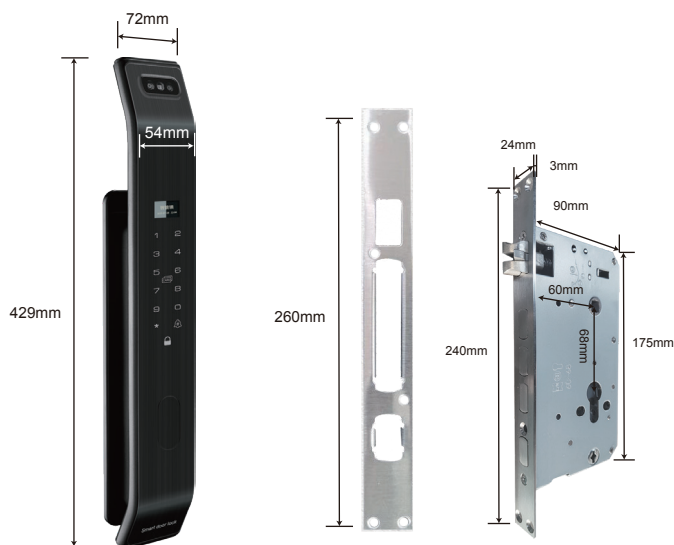

# TD-F39FR Facial Recognition Smart Lock

## Product Features

- Unlock Methods: Offers multiple secure unlocking methods including Facial Recognition, Fingerprint, PIN, IC Card, Tuya App and traditional Key.
- Material: Constructed with durable materials, this lock features an aluminum alloy build with a baking paint surface and IMD coating, ensuring longevity and resistance to wear.
- HD Camera: Equipped with a high-definition camera, provides added security and facial recognition features.
- Screen Display: Features a 3.5" IPS screen for user-friendly interaction and visual feedback.
- Capacity: Can store up to 300 sets of Face, Card, Fingerprint, and PIN data, providing ample space for user profiles.
- Security Features: Supports 20-digit anti peeping password, enhancing security measures.
- Fingerprint Sensor: Utilizing a Semiconductor fingerprint sensor, ensures quick and accurate fingerprint recognition with a contrast time of less than 1s.
- App Integration: Seamlessly integrated with Tuya App for remote control and unlocking.

## Product Specifications

<b>Unlock Method</b>	Facial recognition, fingerprint, password, IC card, key, Tuya App
<b>Lock Dimension</b>	429x72x54mm
<b>Color</b>	Grey
<b>Material</b>	Aluminum alloy, baking paint surface, IMD coating
<b>HD Camera</b>	2 million pixels
<b>Screen Display</b>	Front: 0.96 " OLED screen ; Back: 3.5 " IPS screen
<b>Lock Mortise Size</b>	6068
<b>Face &amp; Card &amp; Fingerprint &amp; PIN Capacity</b>	Total 300 sets
<b>Password Length</b>	4~10 digits
<b>Phantom Password</b>	20 digits
<b>Fingerprint Sensor</b>	Semiconductor
<b>Fingerprint Contrast time</b>	≅ 1s
<b>Fingerprint Identification Angle</b>	360°
<b>False Rejection Rate</b>	≅ 1%
<b>False Recognition Rate</b>	≅ 0.001%

## Product Size