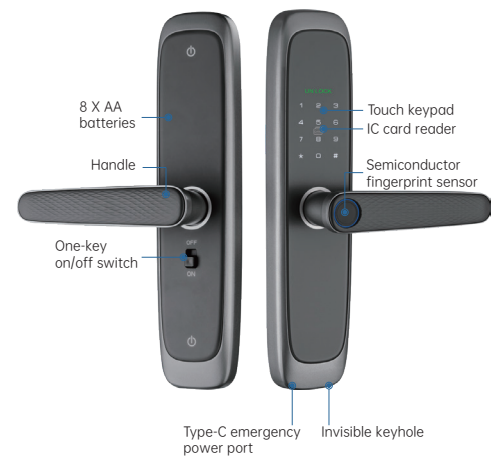

Product Components