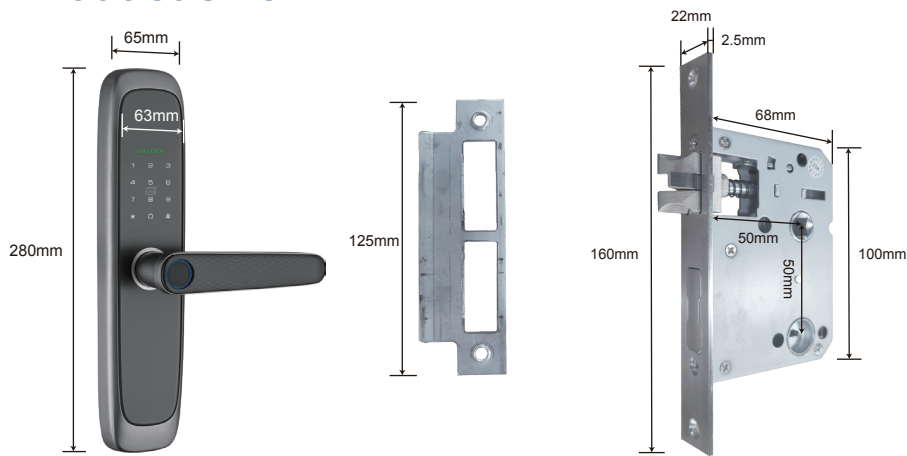

Working Temperature	-25°C~60°C
Working Relative Humidity	20%~90%RH
Keyboard	Standard 12 bit touch keyboard
Password Length	8 bits
Anti-Peeping Password Length	16 bits
Double-Locking	Support
Lock Mortise Size	5050 / 6068 / 6072 / 6085
Lock Cylinder Standard	Class C / Class B+ lock cylinder
Weight	2.64 kg
Color	Grey
Material	Aluminum alloy
Battery	8pcs AA batteries
Size	280*63*65mm
Connect to Tuya App	WiFi

Product Size