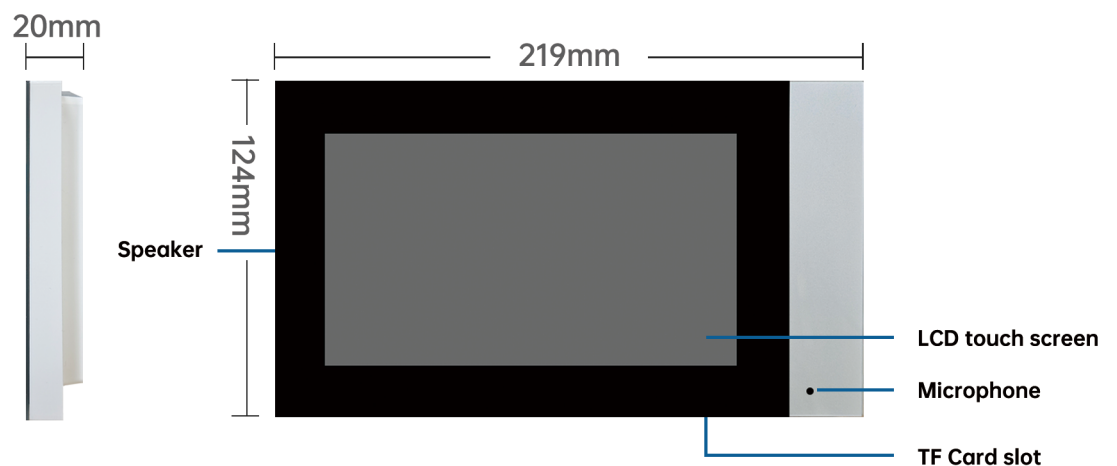

Network	2.4G WiFi
Installation	wall-mounted
Photo Storage Capacity	1000
External TF Card	max 512GB storage, automatically save photo and video
Functions	call, photo, video, monitor, unlock, visitor record, pedestrian detection, calendar display, adjust brightness & contrast & color & volume, lock delay adjustment, multi-language OSD menu

Outdoor Station	
Dimensions	66x138x23.5mm
Material	engineering ABS plastic
Camera	2 million pixels/1080P
View Angle	110°
Night Vision	IR CUT switch, high color precision, black and white image
Fill Light	940nm (6 Infrared LED)
Door Lock Control	connectable to magnetic lock and electronic lock, indoor monitor features lock delay time setting
Smart Motion Detection	photo and video
Power Consumption	static state <2W, working state <4W
Installation	wall-mounted
IP Rating	IP65

Indoor Monitor

Product Size & Components