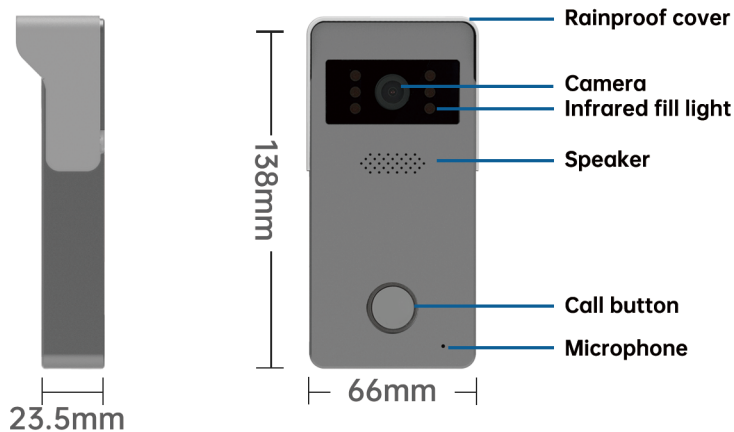

Product Size & Components

Outdoor Station