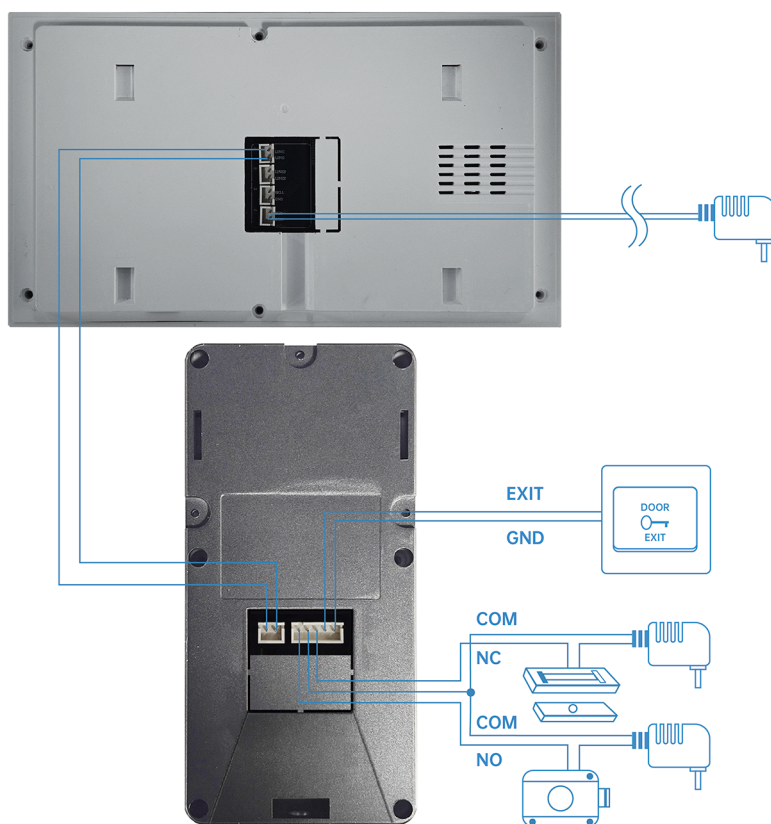

Outdoor Station	
Dimensions	66x138x23.5mm
Material	engineering ABS plastic
Camera	2 million pixels/1080P
View Angle	110°
Night Vision	IR CUT switch, high color precision, black and white image
Fill Light	940nm (6 Infrared LED)
Door Lock Control	connectable to magnetic lock and electronic lock, indoor monitor features lock delay time setting
Smart Motion Detection	photo and video
Power Consumption	static state <2W, working state <4W
Installation	wall-mounted
IP Rating	IP65

Indoor Monitor

Product Size & Components

Product Size & Components

Outdoor Station

Wiring Diagram (2-Wire Connection)

1 Set Outdoor Station to 1 Set Indoor Monitor

Packing List

Website: www.trudian.com/en/
 Address: Farbell Technology Park, Yixian Road, Nanlang,
 Cuiheng New District, Zhongshan City, Guangdong Province,
 China. Zip Code: 528451
 Phone: +86-0760-23689666
 E-mail: sales@trudian.net