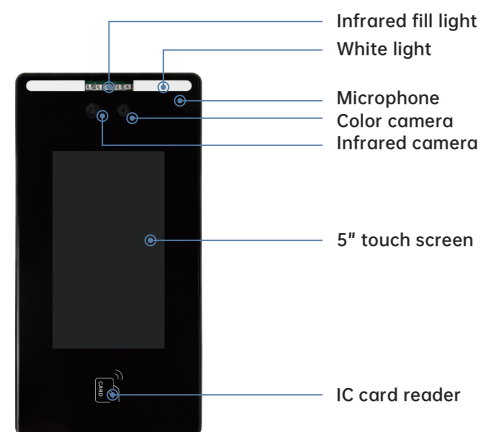

Product Components