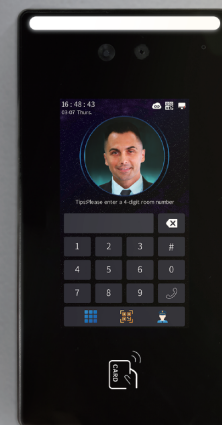

TD-15MWK

Facial Recognition Access Control

5" touch screen

Card unlock

PIN unlock

Facial recognition

Linux OS

Automatic door status detection

Wall-mounted

Trudian Community Management Center Platform

Product Features

- 5" full touch screen with tempered glass panel.
- Facial recognition with a capacity of 20,000 faces and liveness detection.
- Various unlocking methods including facial recognition, password, card, QR code, cloud platform remote control.
- Advanced features like elevator control, smart advertising playback, and automatic detection of door opening/closing.
- Seamlessly integrated with and Trudian Community Management Center Platform for remote control.

Product Specifications

Unlocking	facial recognition, password, card, QR code, cloud platform remote control
Appearance Size	205*105*16mm
Material	luxurious pure aluminum + tempered glass
Screen Display	5" touch screen
Screen Resolution	720*1280
Camera	2 million pixels
Operating System	Linux
CPU	ARM Cortex A7, 4 Cores
Memory	4G
Flash	8G
Facial Recognition	20,000 capacity, liveness detection
Network Mode	TCP/IP
Reading Distance	0-6cm

Card Capacity	unlimited (read and write sectors)
Power Supply	DC 12V
Operating Current	970mA
Standby Current	500mA
Working Temperature	-40°C~70°C
Working Humidity	10%~90%
Installation Method	wall-mounted
Extendable Functions	elevator control, smart advertising playback
Alarm	automatic detection of door opening and closing status
Trudian APP	supported
Trudian Community Management Center Platform	supported