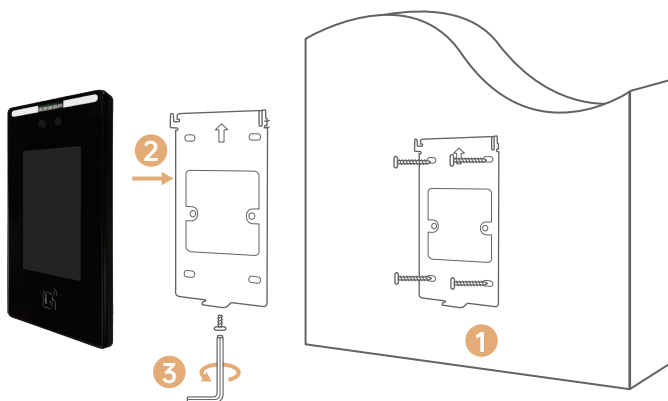

Product Specifications

Unlocking	facial recognition, password, card, QR code, cloud platform remote control
Appearance Size	205*105*16mm
Material	luxurious pure aluminum + tempered glass
Screen Display	5" touch screen
Screen Resolution	720*1280
Camera	2 million pixels
Operating System	Linux
CPU	ARM Cortex A7, 4 Cores
Memory	4G
Flash	8G
Facial Recognition	20,000 capacity, liveness detection
Network Mode	TCP/IP
Reading Distance	0-6cm

Card Capacity	unlimited (read and write sectors)
Power Supply	DC 12V
Operating Current	970mA
Standby Current	500mA
Working Temperature	-40°C~70°C
Working Humidity	10%~90%
Installation Method	wall-mounted
Extendable Functions	elevator control, smart advertising playback
Alarm	automatic detection of door opening and closing status
Trudian APP	supported
Trudian Community Management Center Platform	supported

Product Size

Product Components

Installation Diagram

Packing List