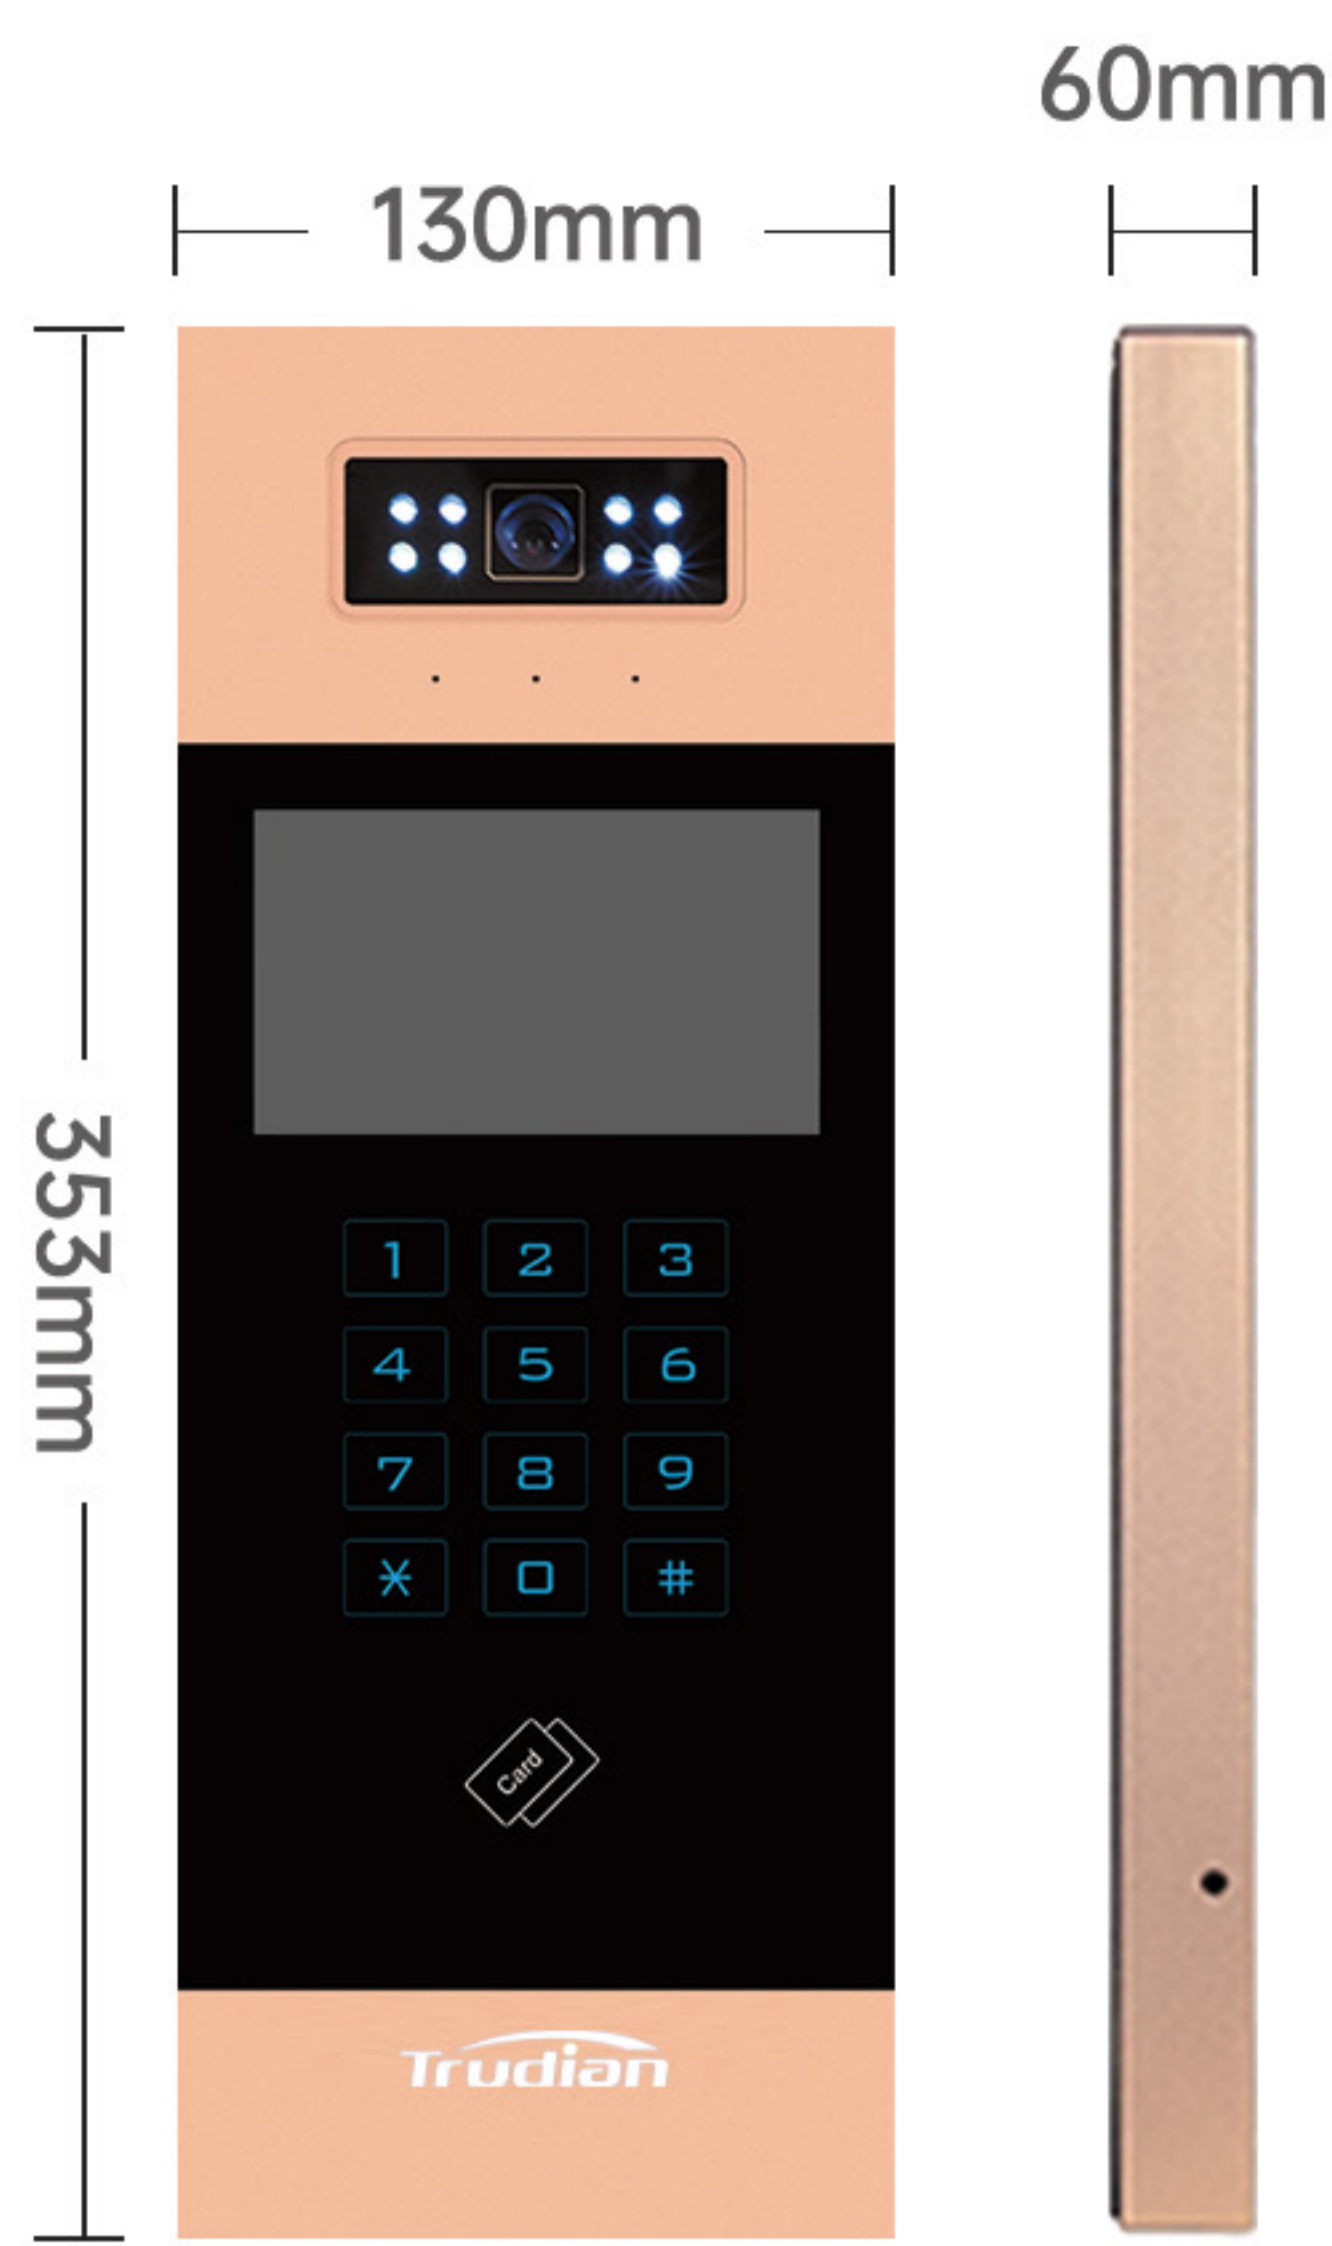

Product Size