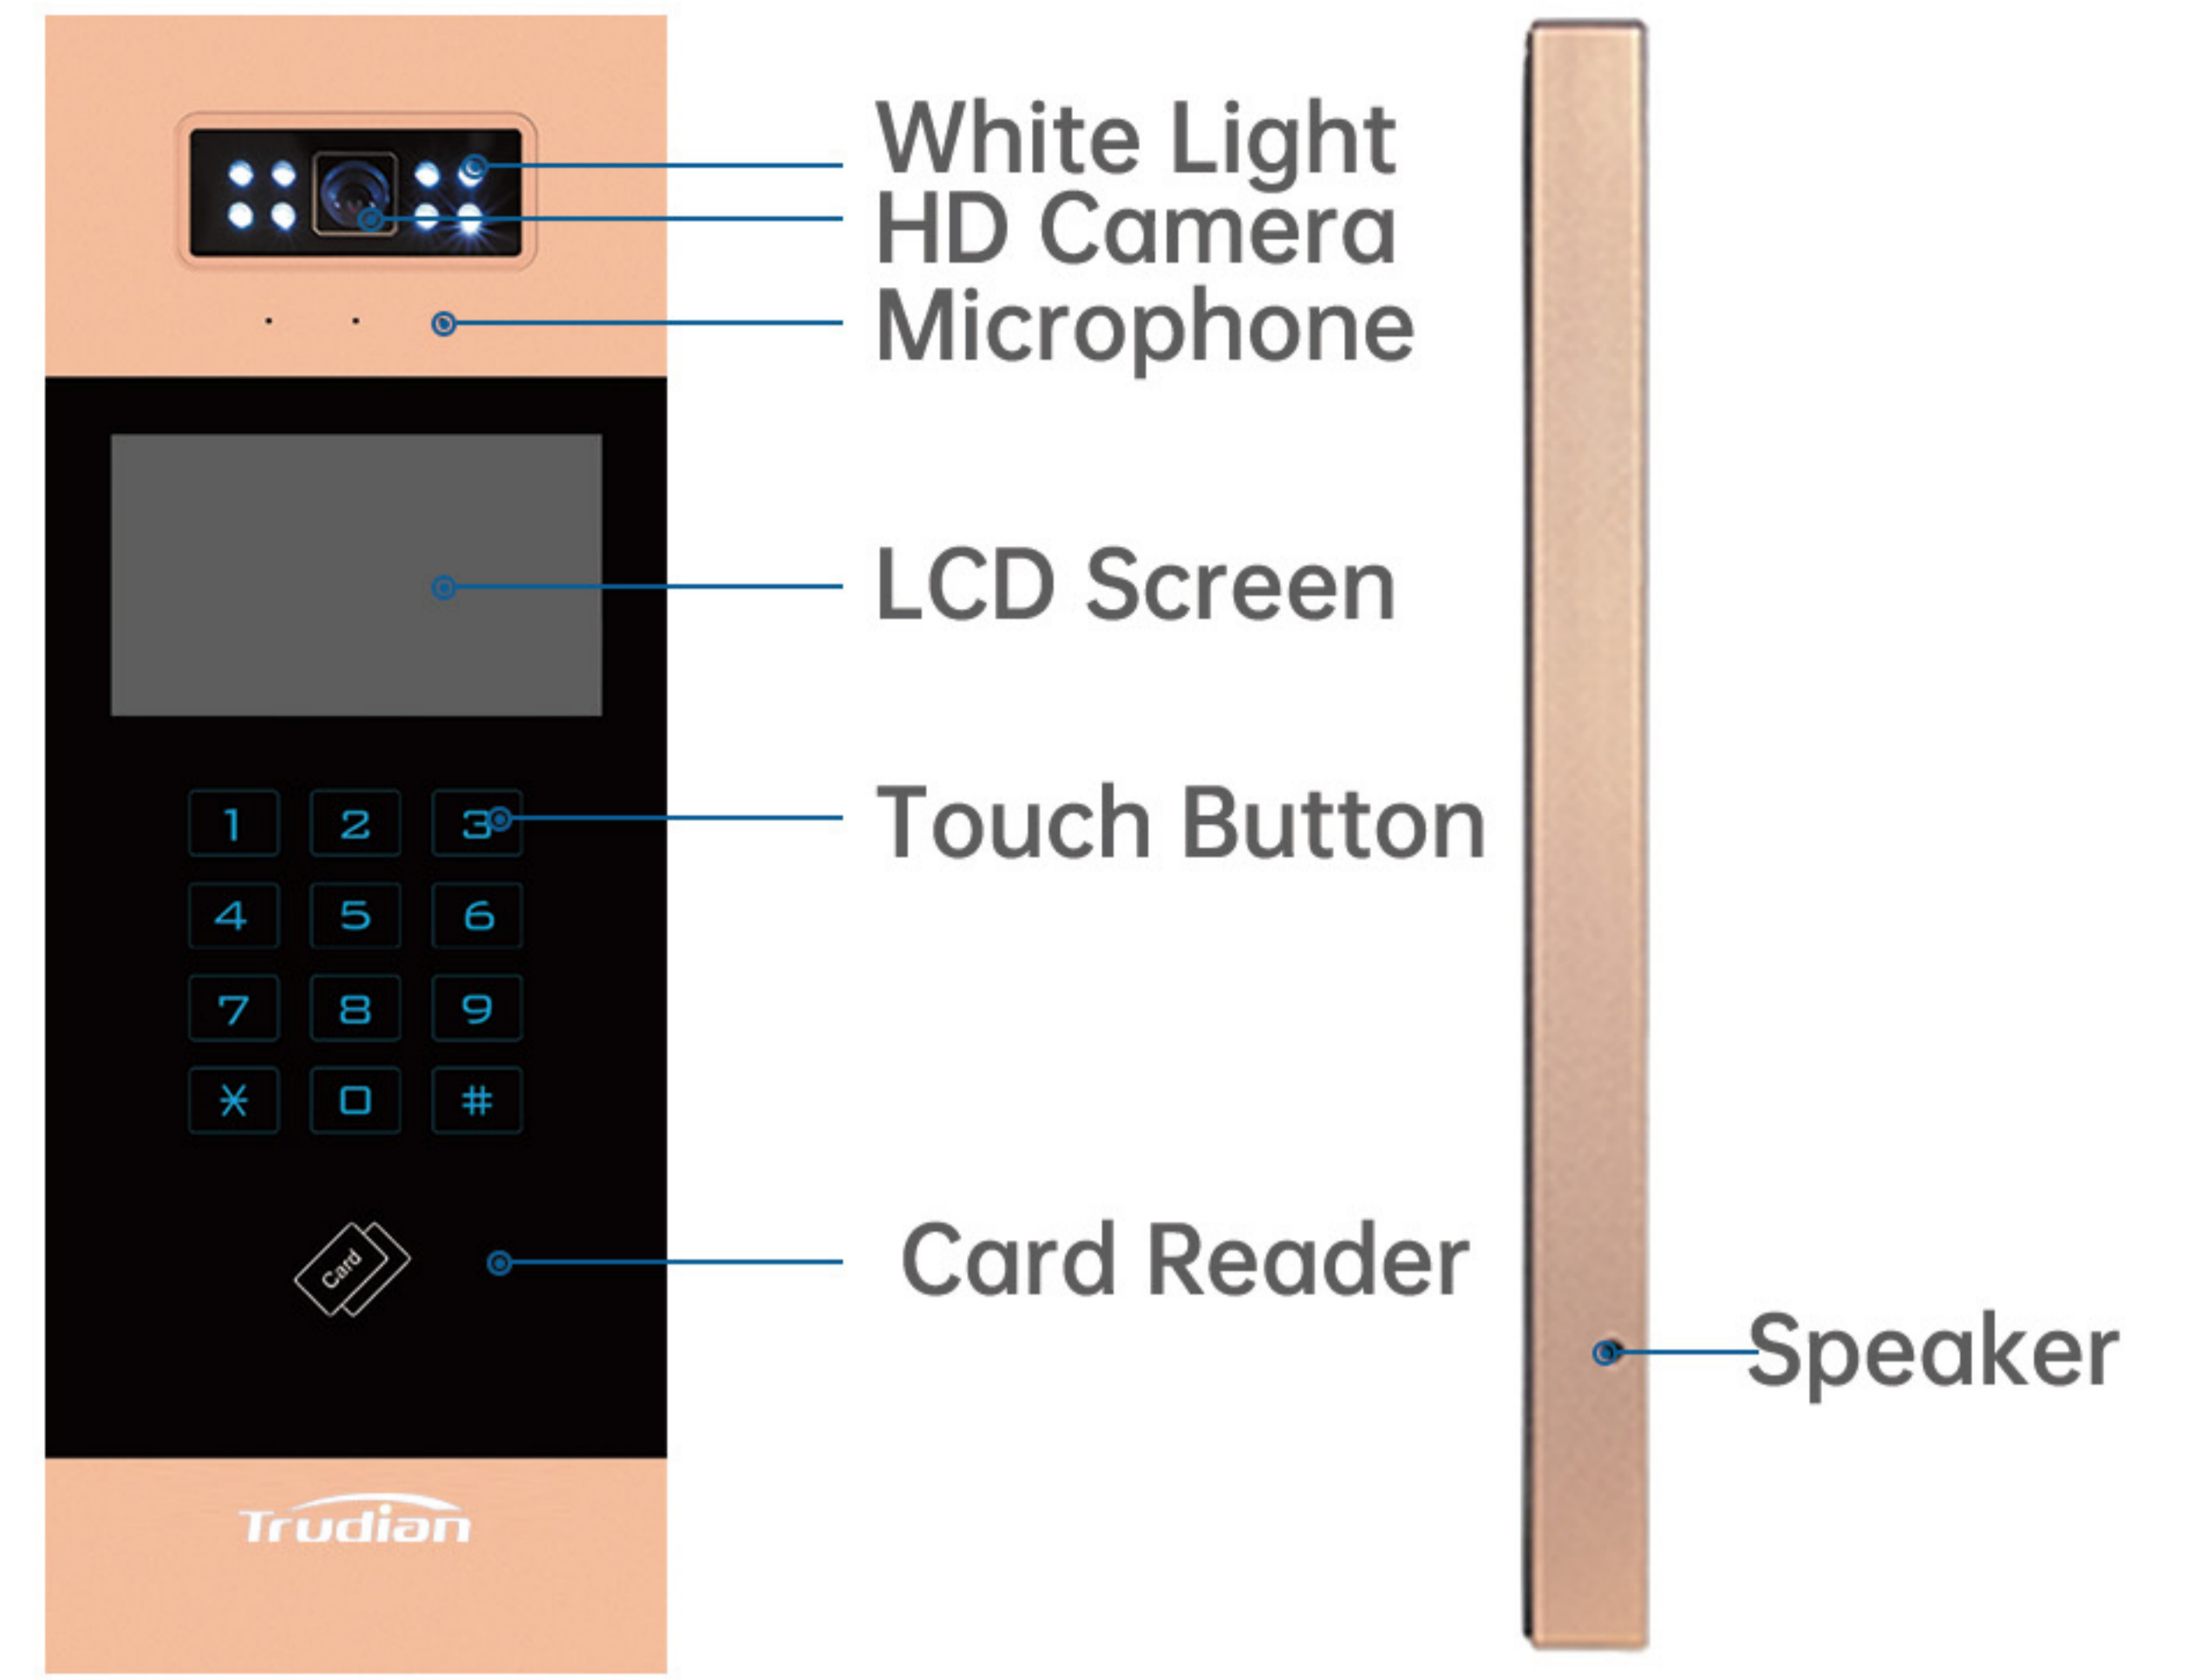

Product Components