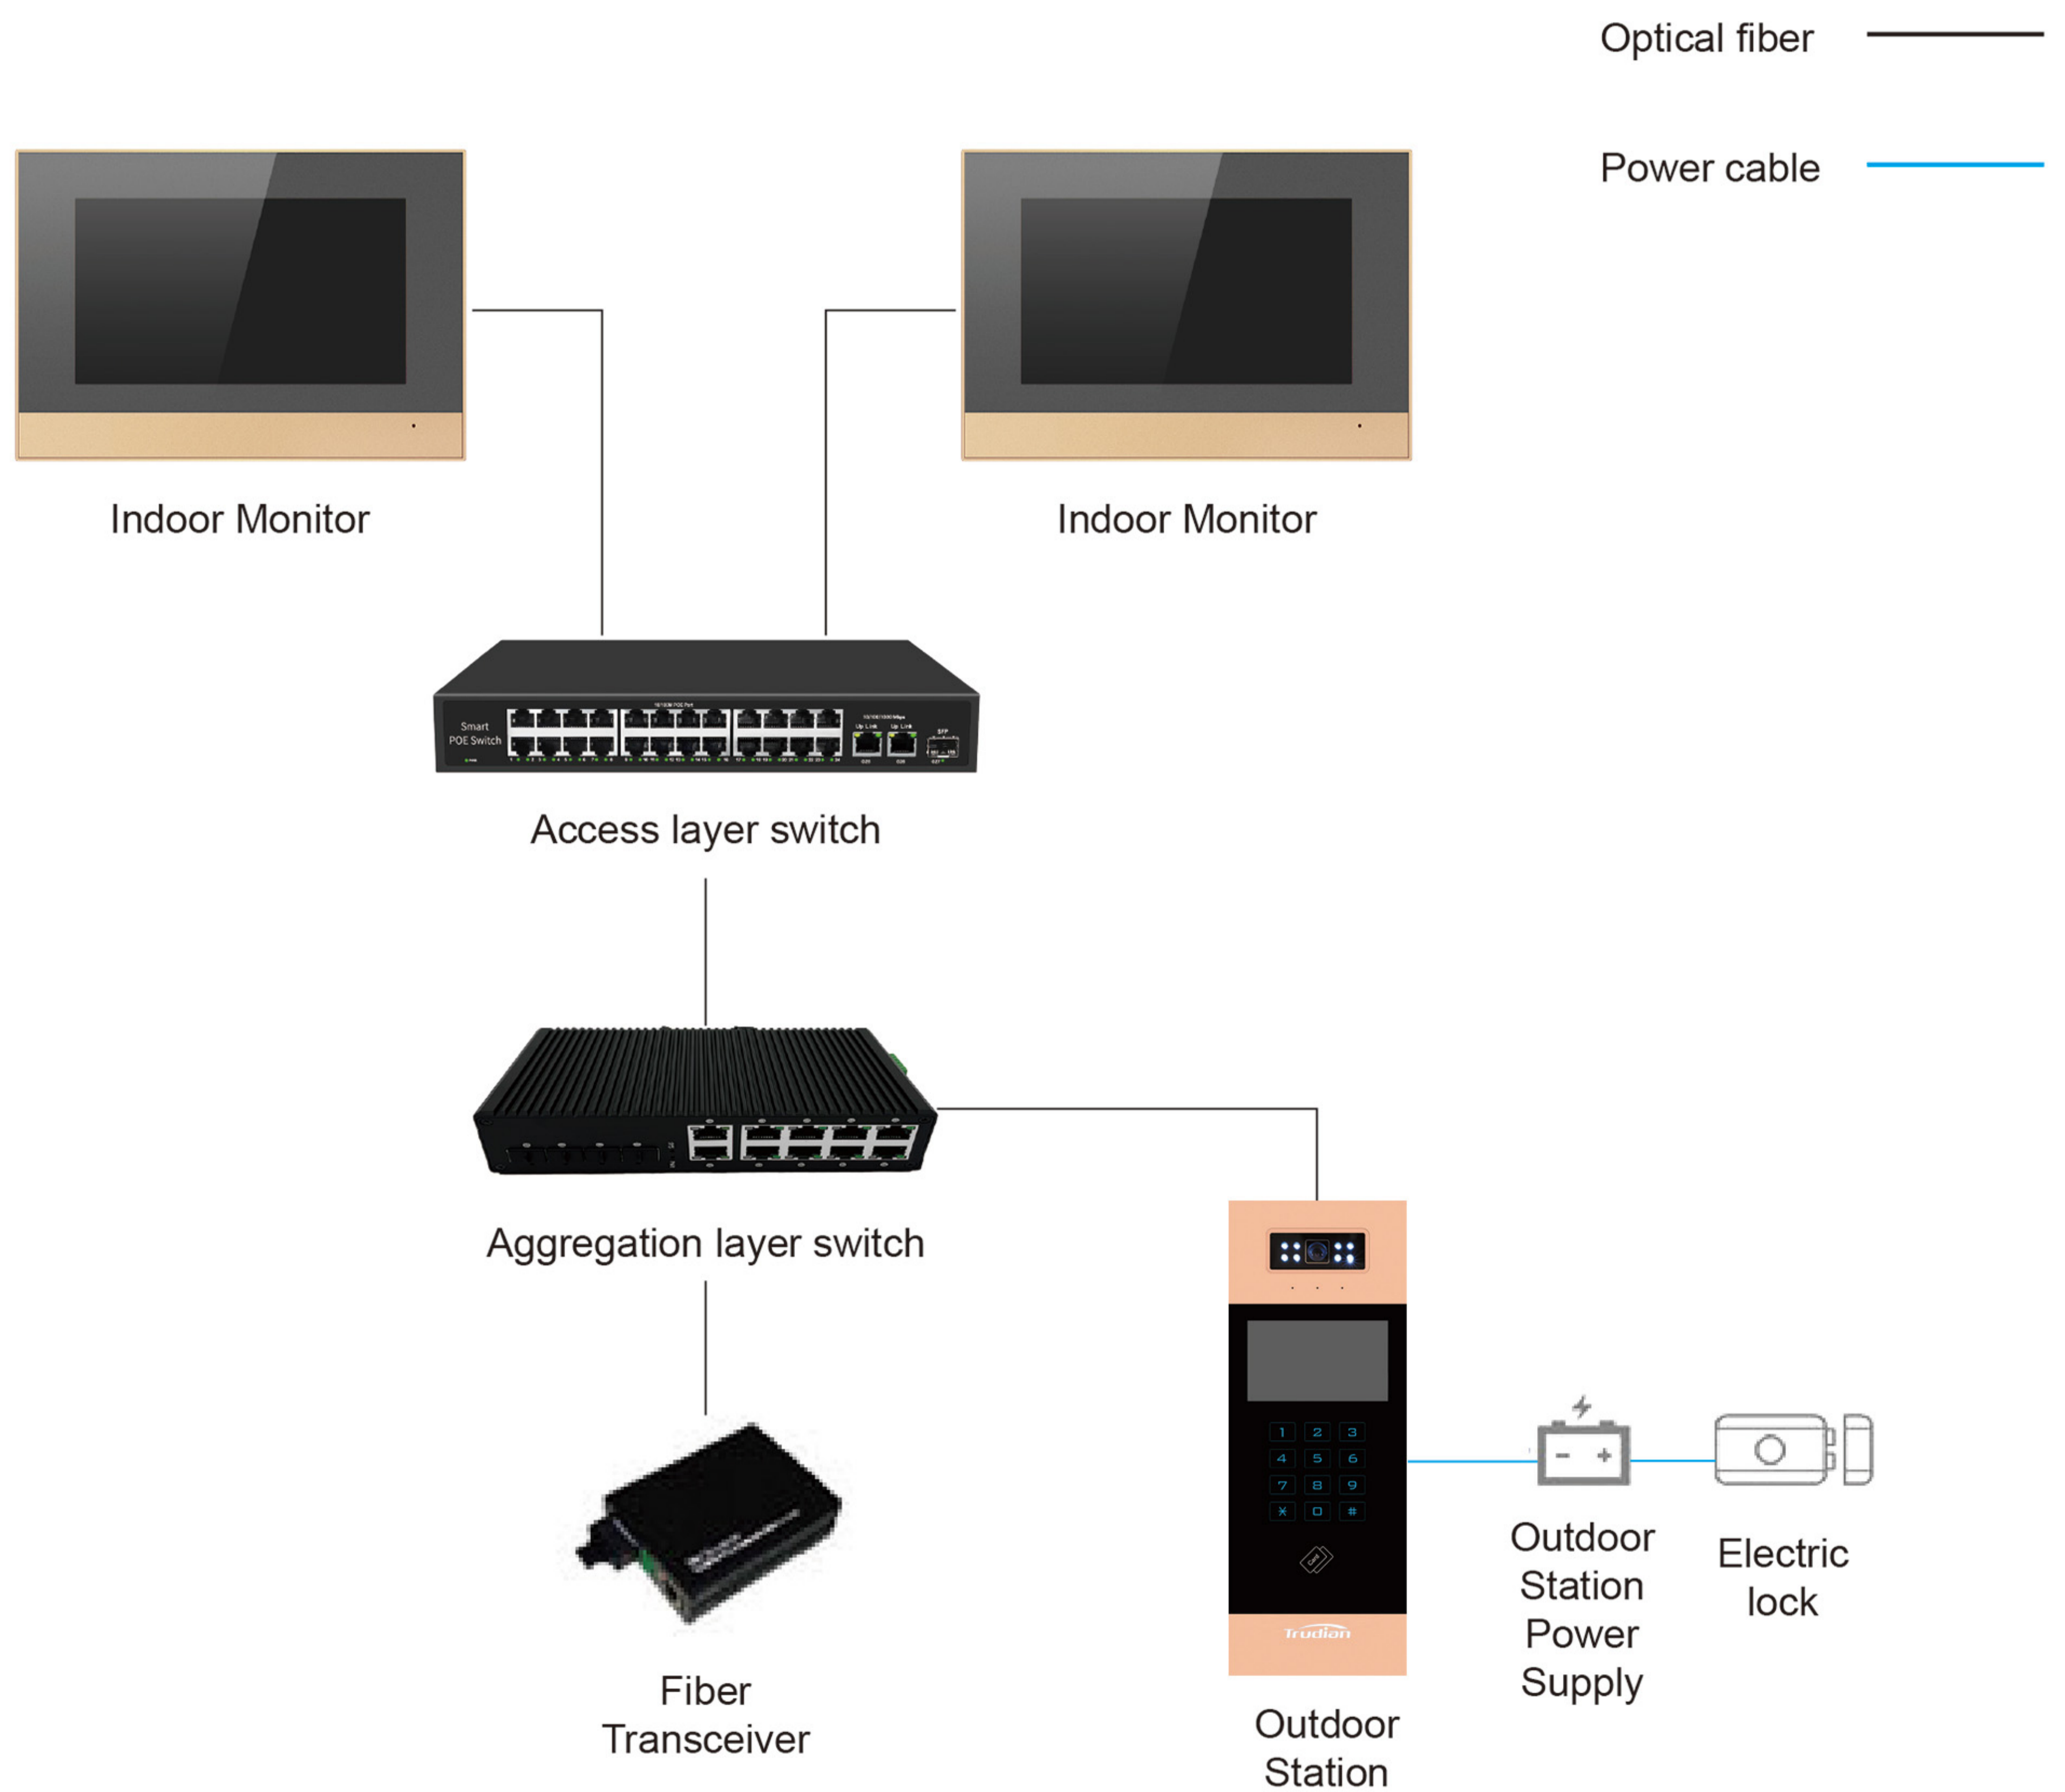

Wiring Diagram

Website: www.trudian.com/en/
Address: Farbell Technology Park, Yixian Road, Nanlang, Cuiheng New District, Zhongshan City, Guangdong Province, China. Zip Code: 528451
Phone: +86-0760-23689666
E-mail: sales@trudian.net

Scan Here to Follow Trudian's Latest News