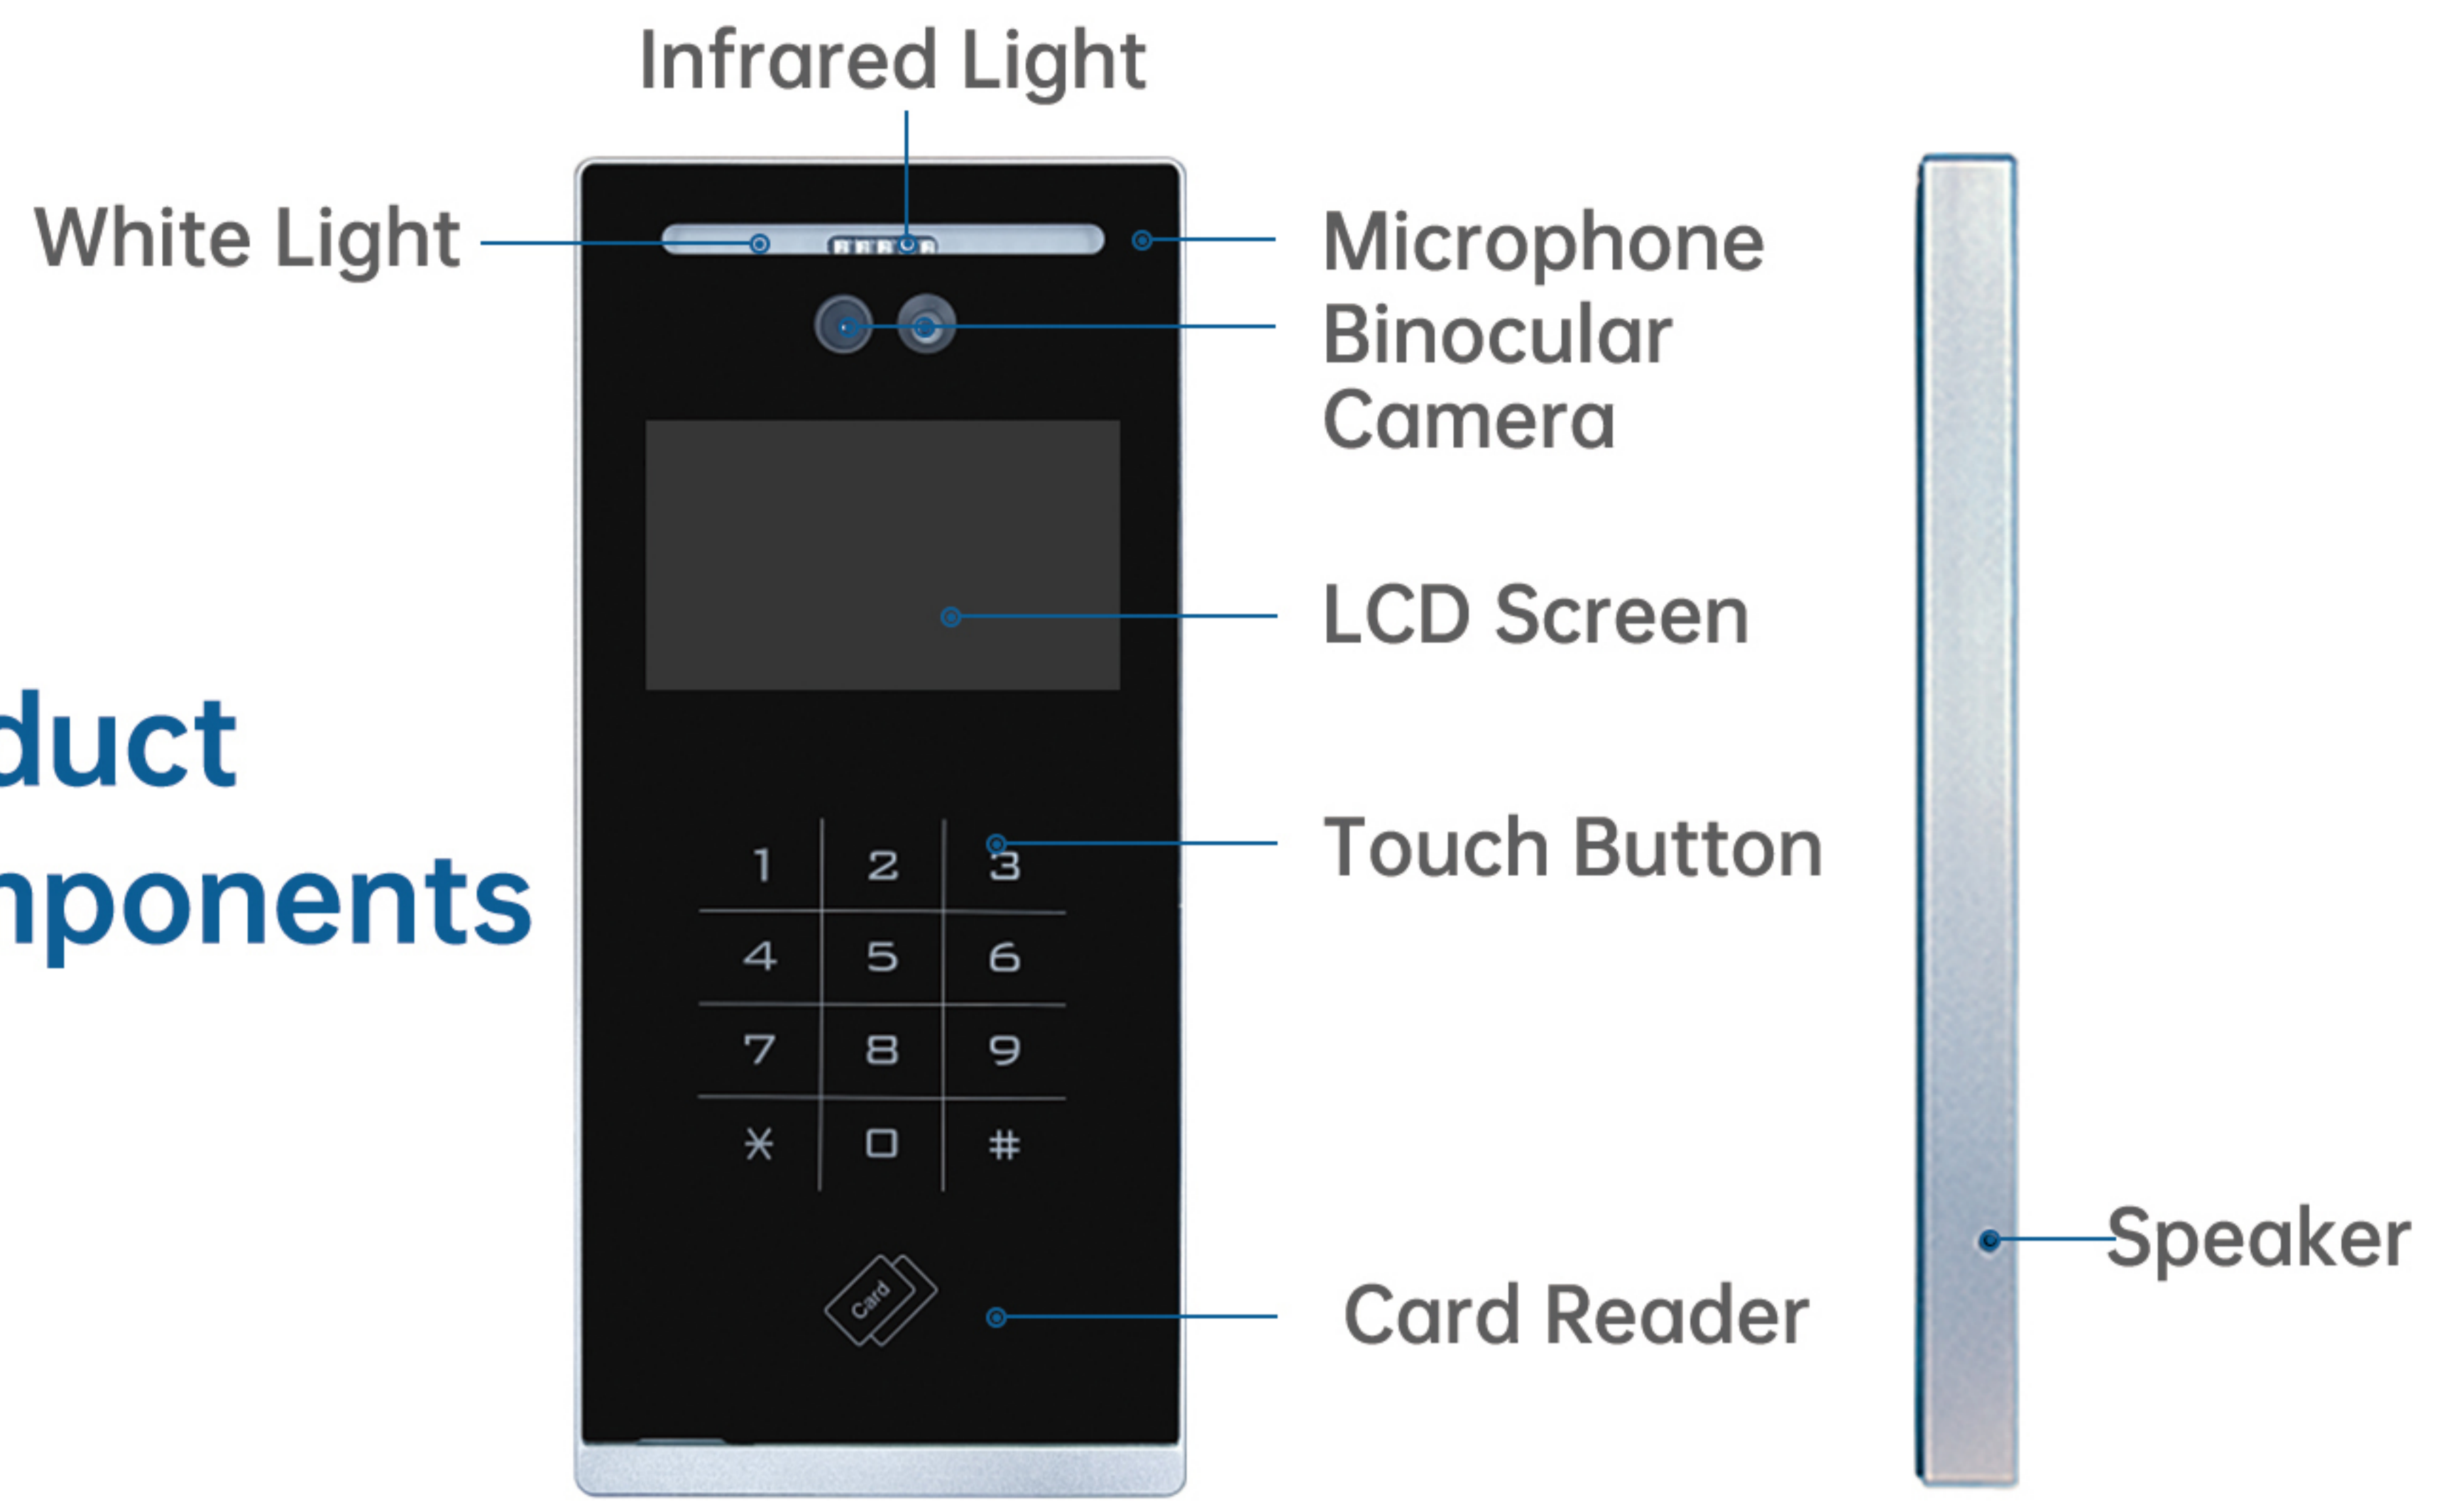

Product Components