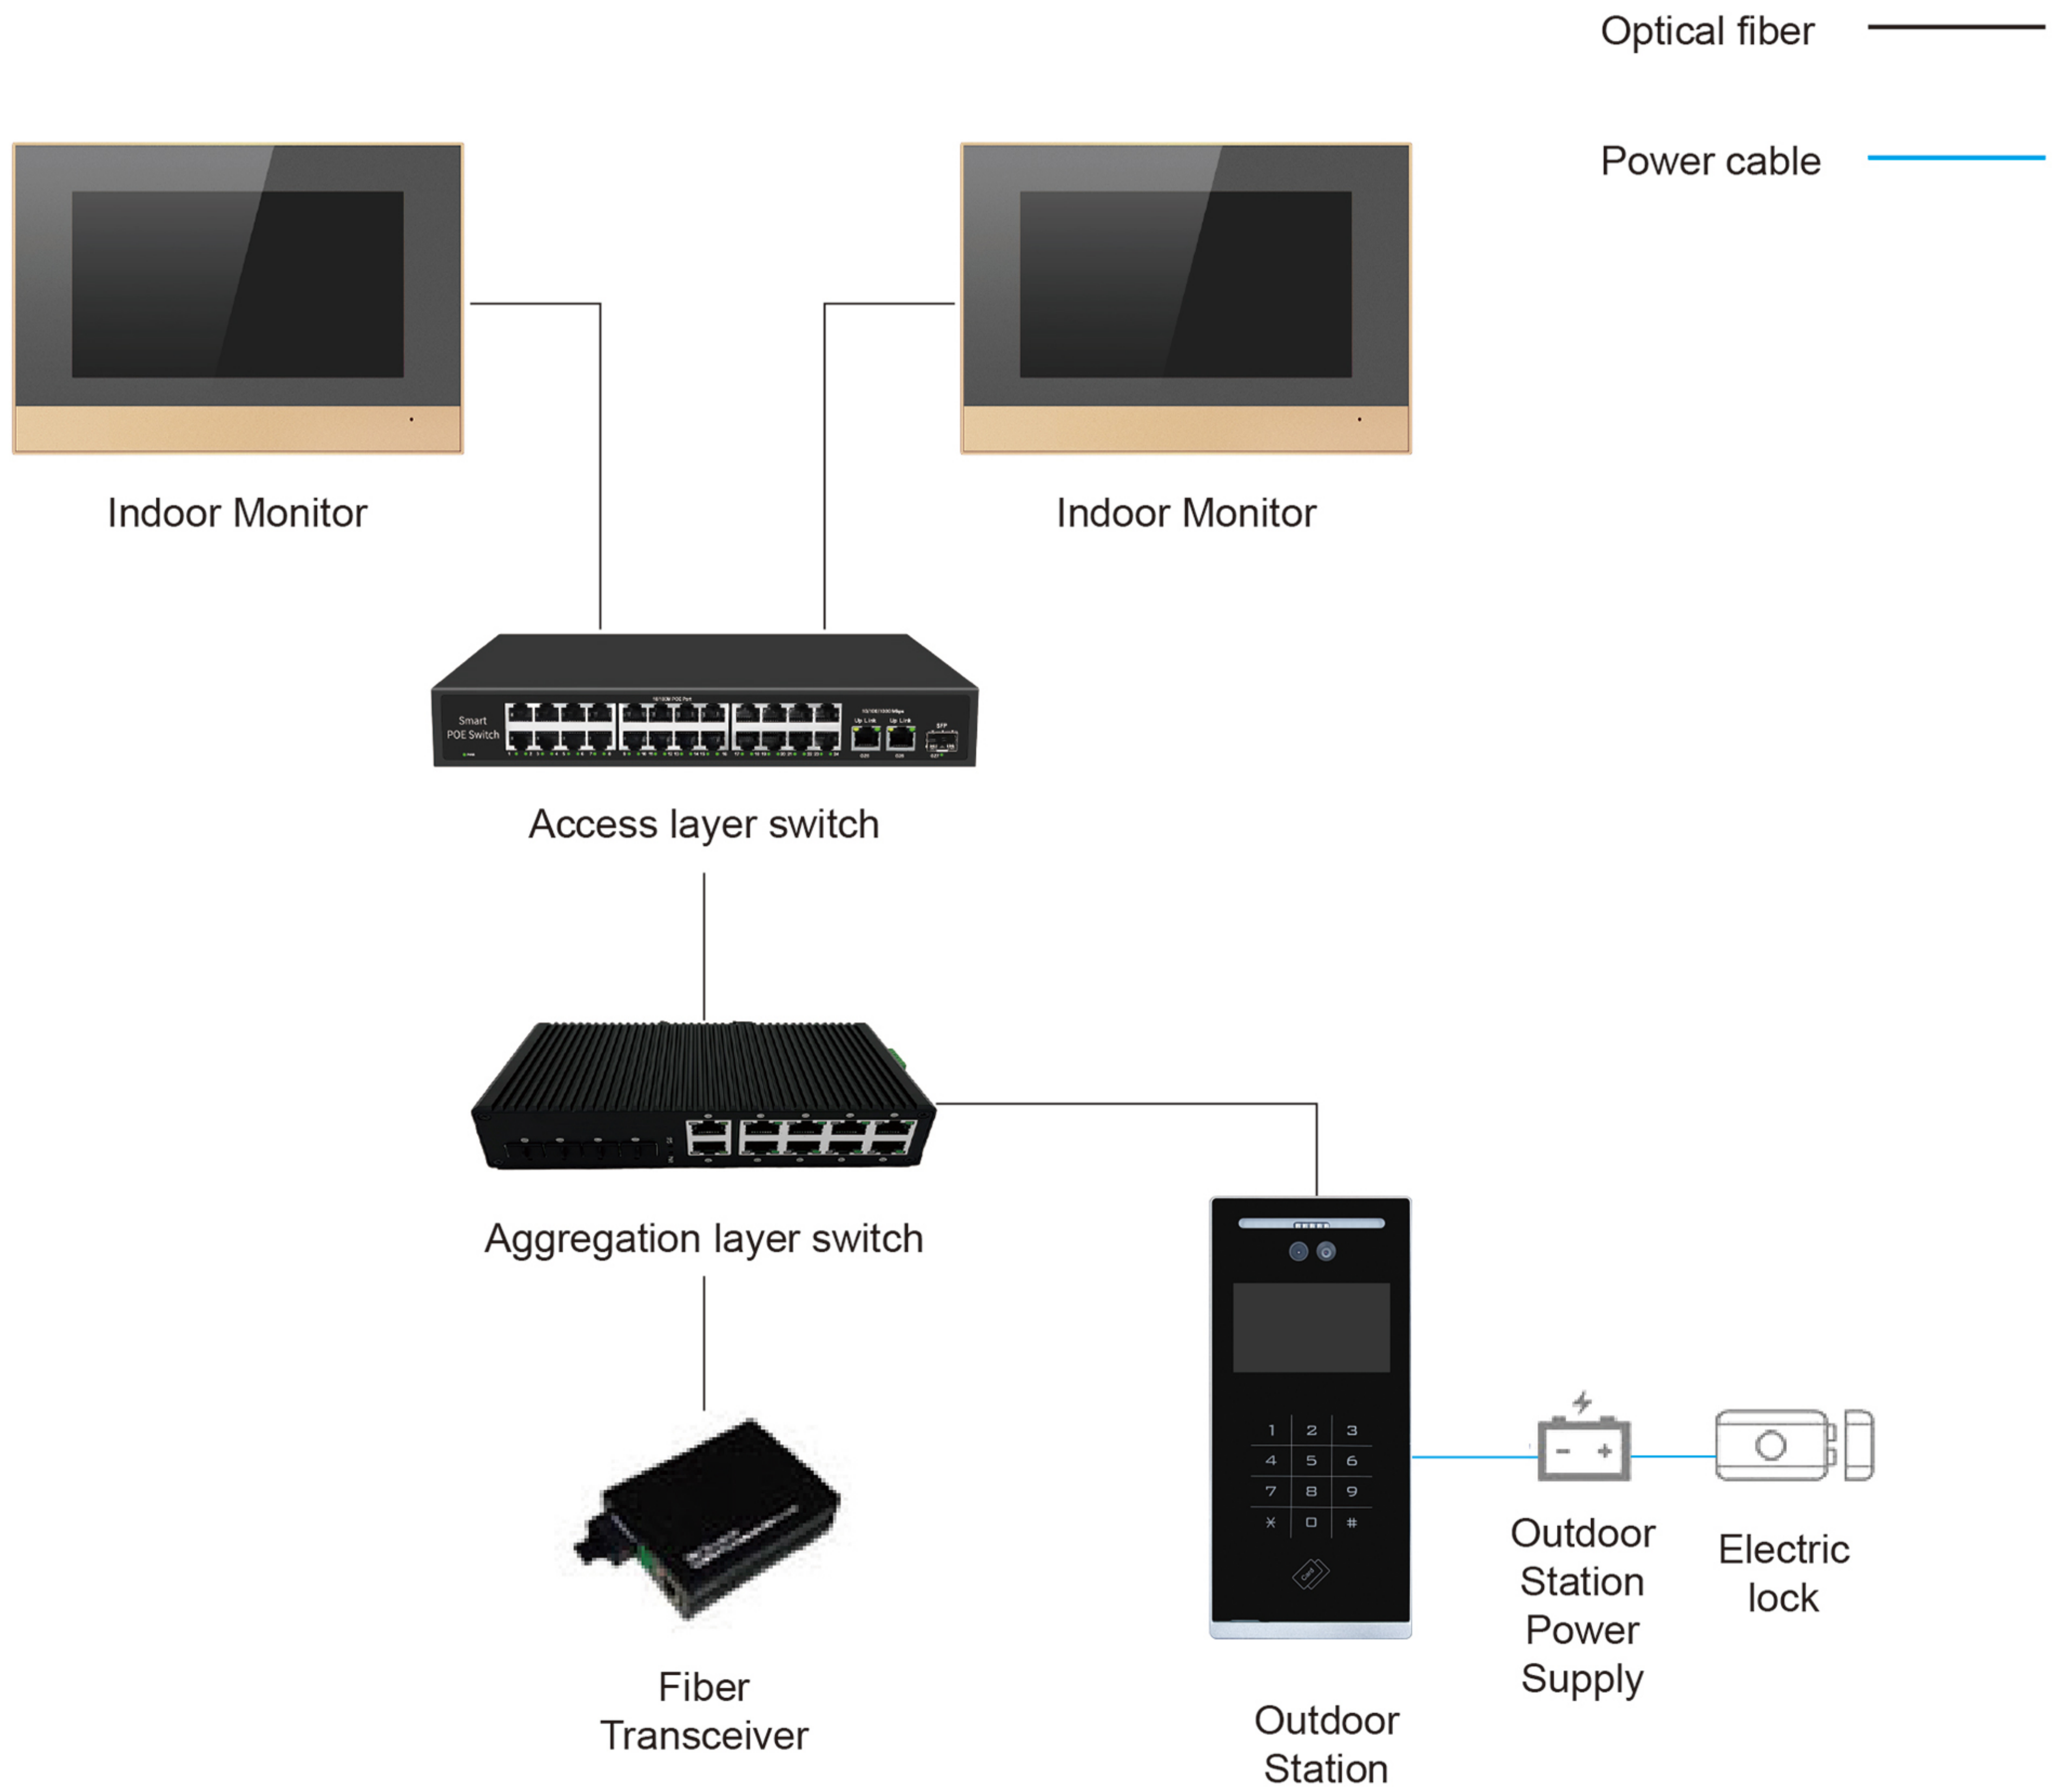

Wiring Diagram

Website: www.trudian.com/en/
Address: Farbell Technology Park, Yixian Road, Nanlang, Cuiheng New District, Zhongshan City, Guangdong Province, China. Zip Code: 528451
Phone: +86-0760-23689666
E-mail: sales@trudian.net

Scan Here to Follow Trudian's Latest News