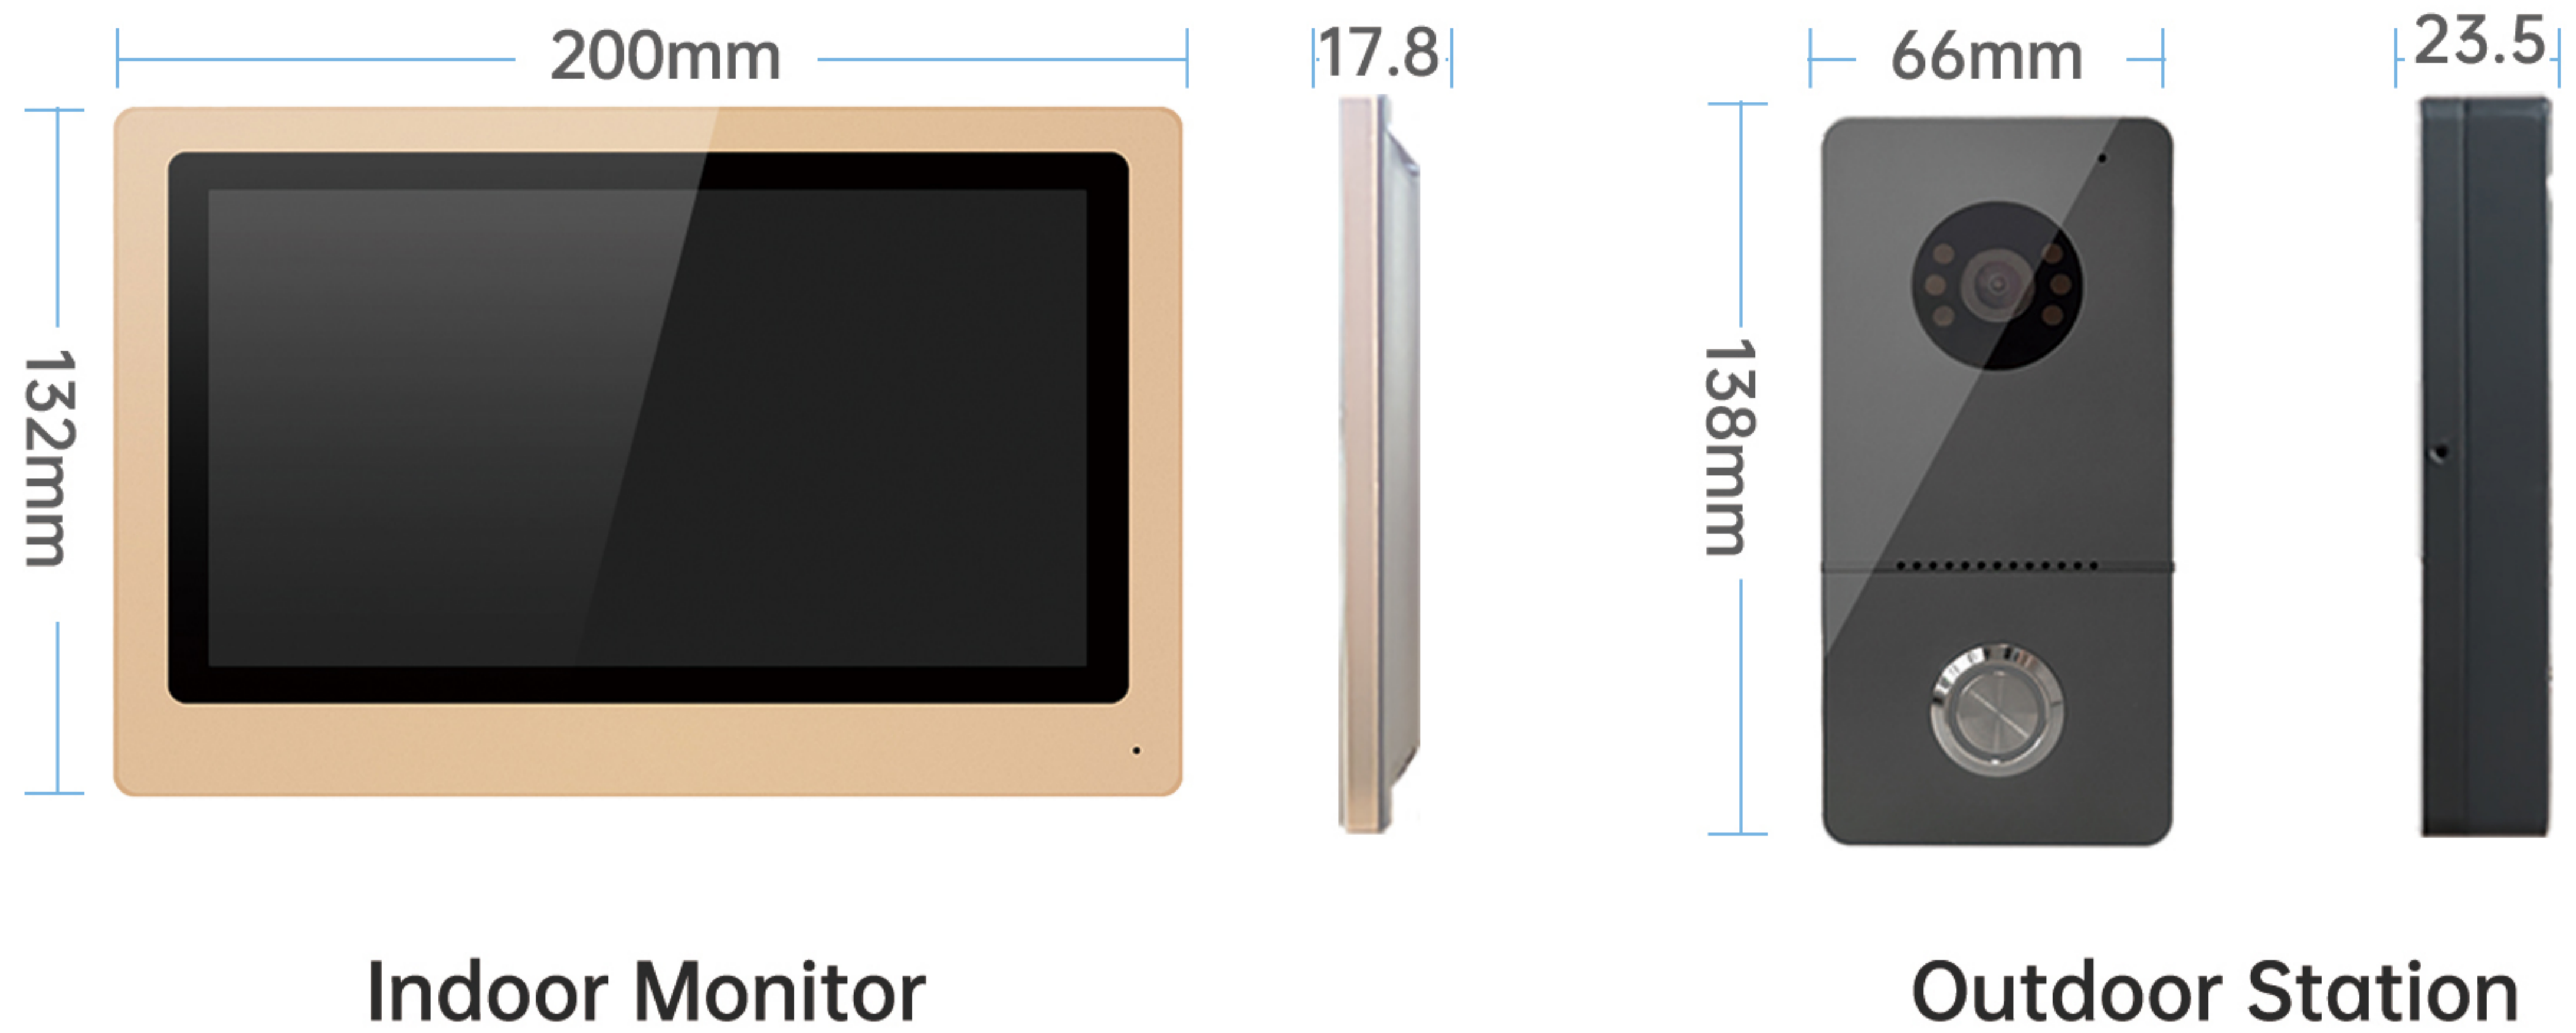

Produce Size

Indoor Monitor

Outdoor Station

Whole Unit

Adapter	Input: AC100-240V 50Hz/60Hz Output: DC12V 2A
Power Consumption (indoor+outdoor)	Static State < 3.5W, Working State < 8W
Distance between outdoor station and indoor monitor	0~15m(RVV4*0.2mm ²) 15~30m(RVV4*0.5mm ²)
Unlocking Wiring	0~10m (RVV2*1.0mm ²)
Current and Voltage of Gate Lock	<30V 3A
Wiring	2-wire
Relative Humidity	10%~90% (RH)
Tuya APP	20 users capacity, supports functions including: intercom, photo, video, monitor, unlock, cloud storage, alarm message, video playback.

Product Specifications

Indoor Monitor

Dimensions	200x132x17.8mm
Screen Size	7 inches LCD
Screen Resolution	1024*600 IPS
Power Consumption	working state <8W, static <3.5W
Sound	70-80 dB (<30cm)
Working Temperature	-10°C ~ 50° C
Network	2.4G WIFI
Functions	intercom, photo, video, unlock, visitor record, pedestrian detection, calendar display, adjust brightness & contrast & color, lock delay adjustment, multi-language OSD menu
Expanded Memory	external TF card to automatically save photo video and message

Outdoor Station

Product Specifications

Dimensions	66x138x23.5mm
Pixel	2 million pixels/1080P (AHD signal)
View Angle	140 degrees horizontal angle
Night Vision	IR CUT switch, high color precision, black and white image
Fill Light	940nm(Infrared)
Lock Control	Connectable to magnetic lock and electric lock, indoor unit has locking delay time setting
IC Card Unlock	no
Power Consumption	Working state< 5W, Static <1W
Sound	60-70dB (<30cm)
Operating Temperature	-20°C~50°C
IP Rating	IPx4