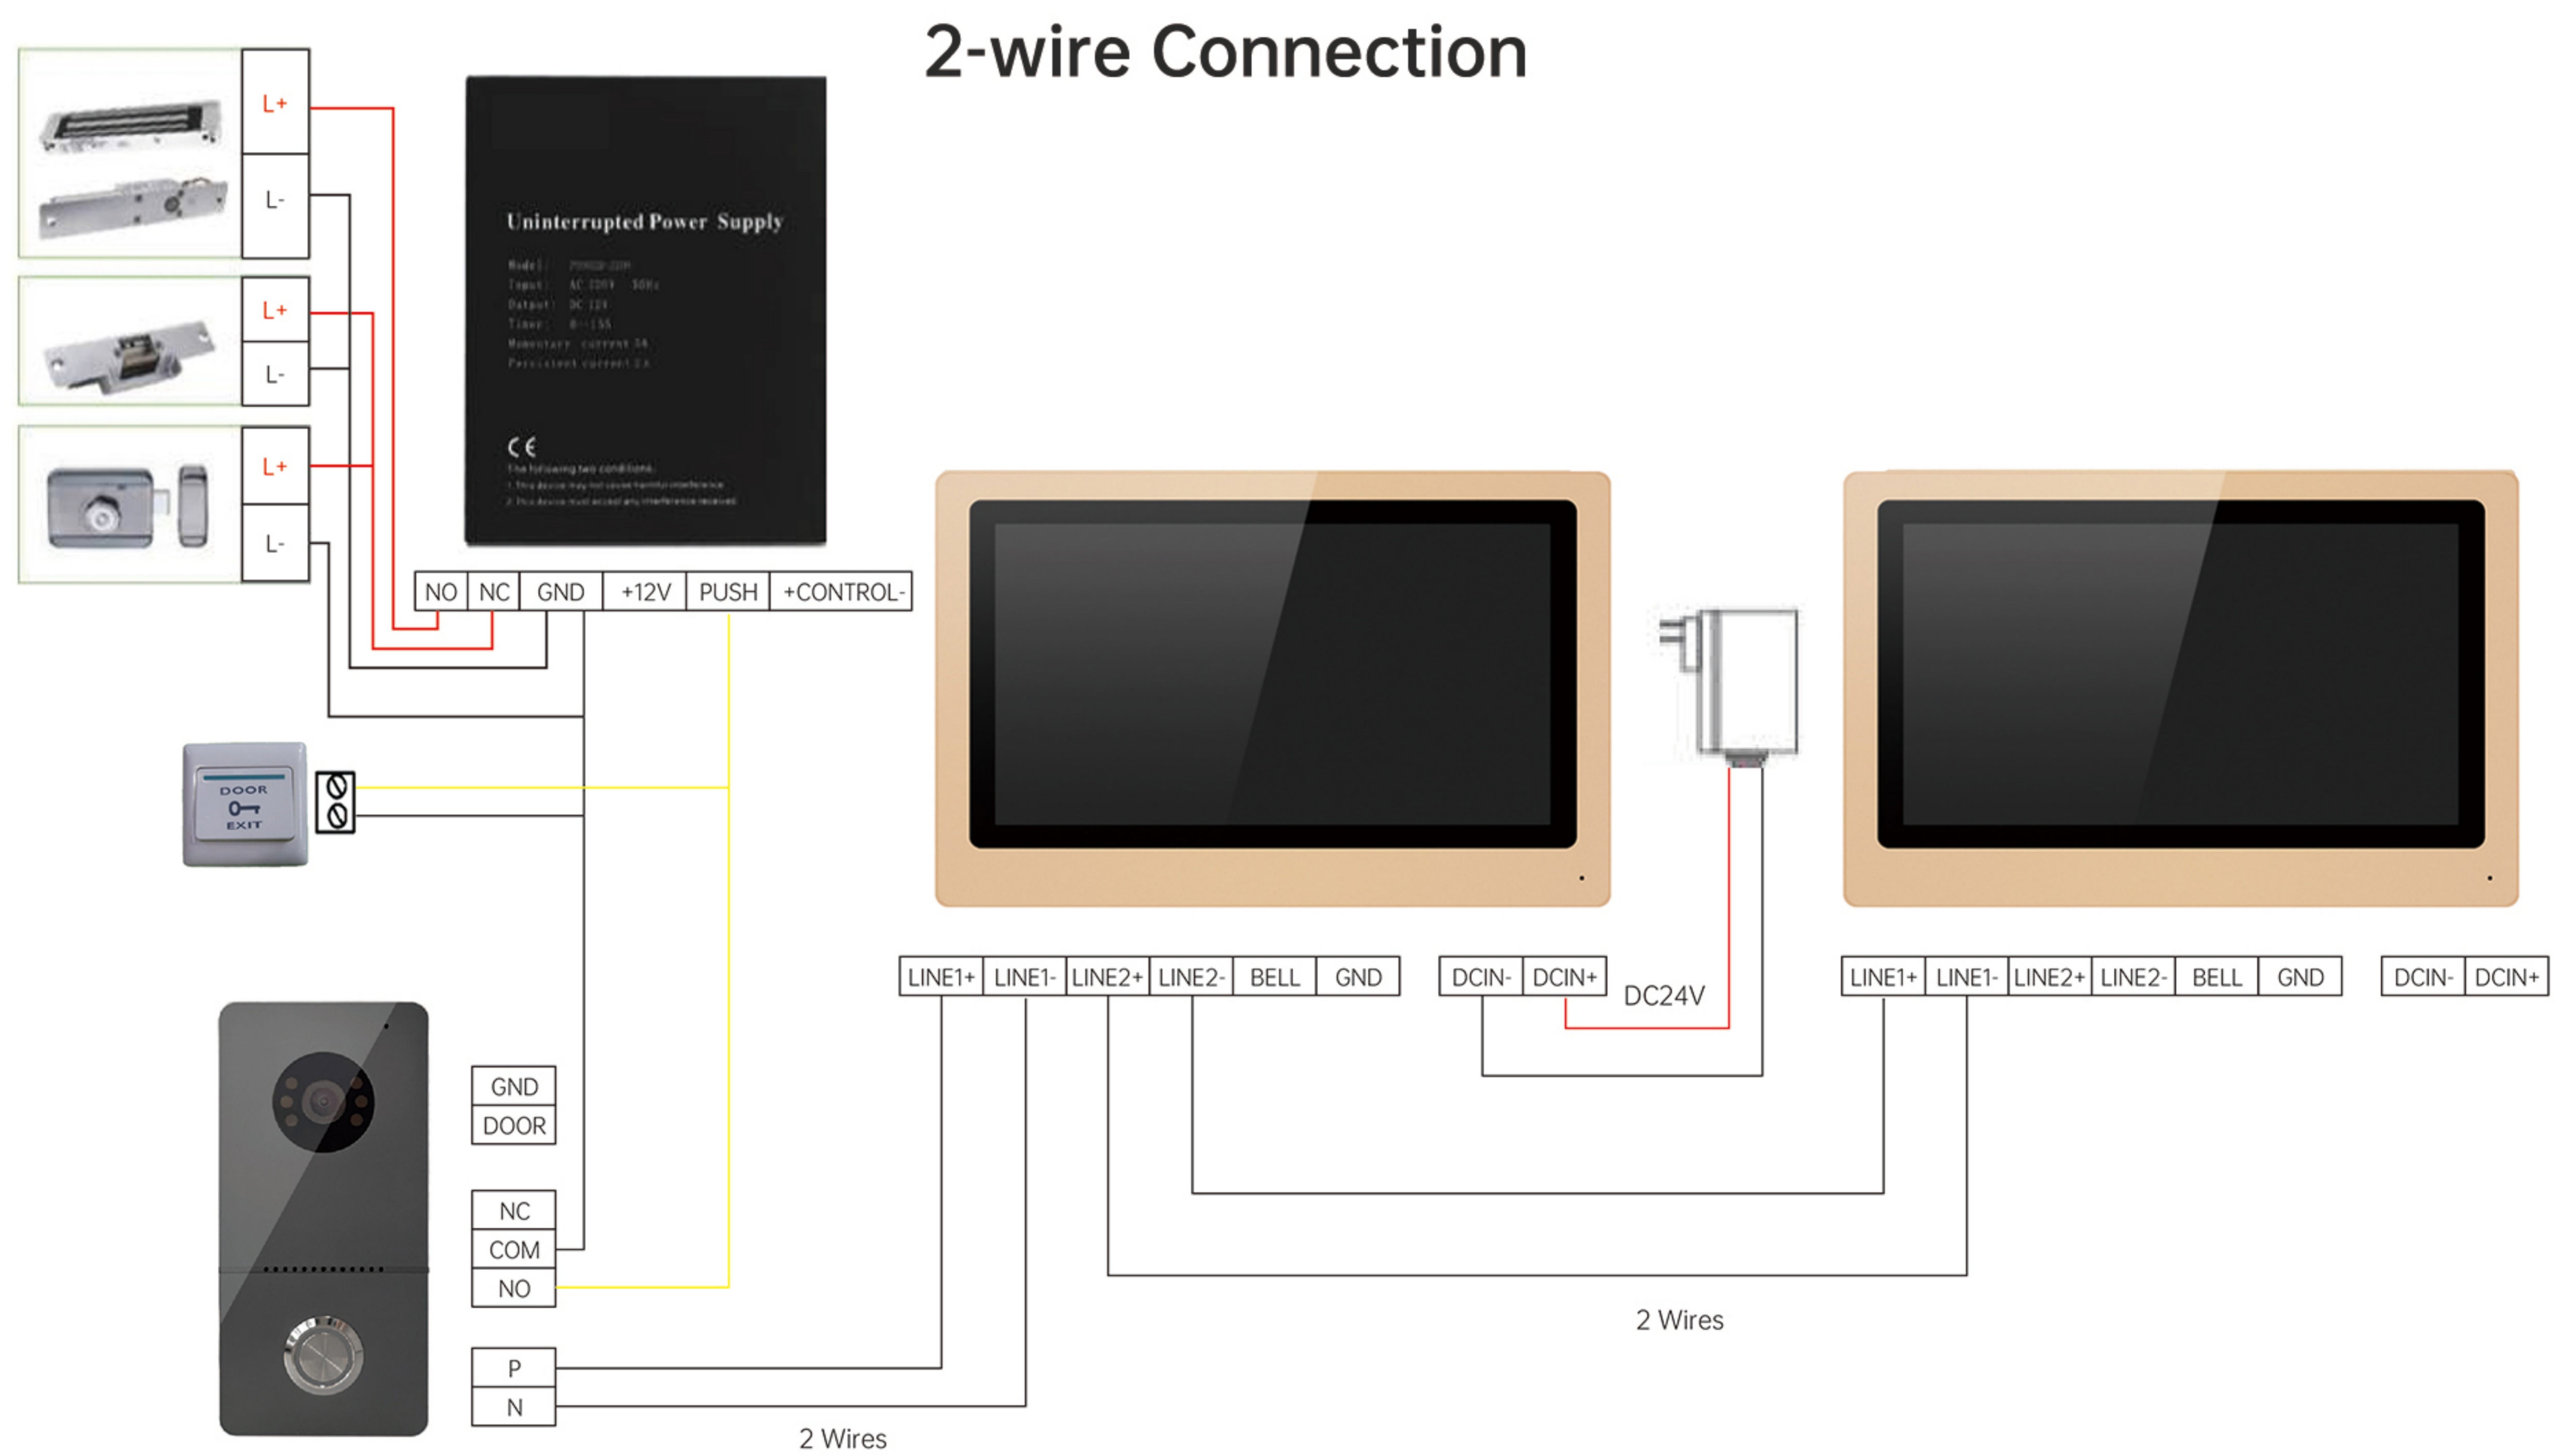

Outdoor Station

Product Specifications

Dimensions	66x138x23.5mm
Pixel	2 million pixels/1080P (AHD signal)
View Angle	140 degrees horizontal angle
Night Vision	IR CUT switch, high color precision, black and white image
Fill Light	940nm(Infrared)
Lock Control	Connectable to magnetic lock and electric lock, indoor unit has locking delay time setting
IC Card Unlock	no
Power Consumption	Working state< 5W, Static <1W
Sound	60-70dB (<30cm)
Operating Temperature	-20°C~50°C
IP Rating	IPx4

Wiring Diagram