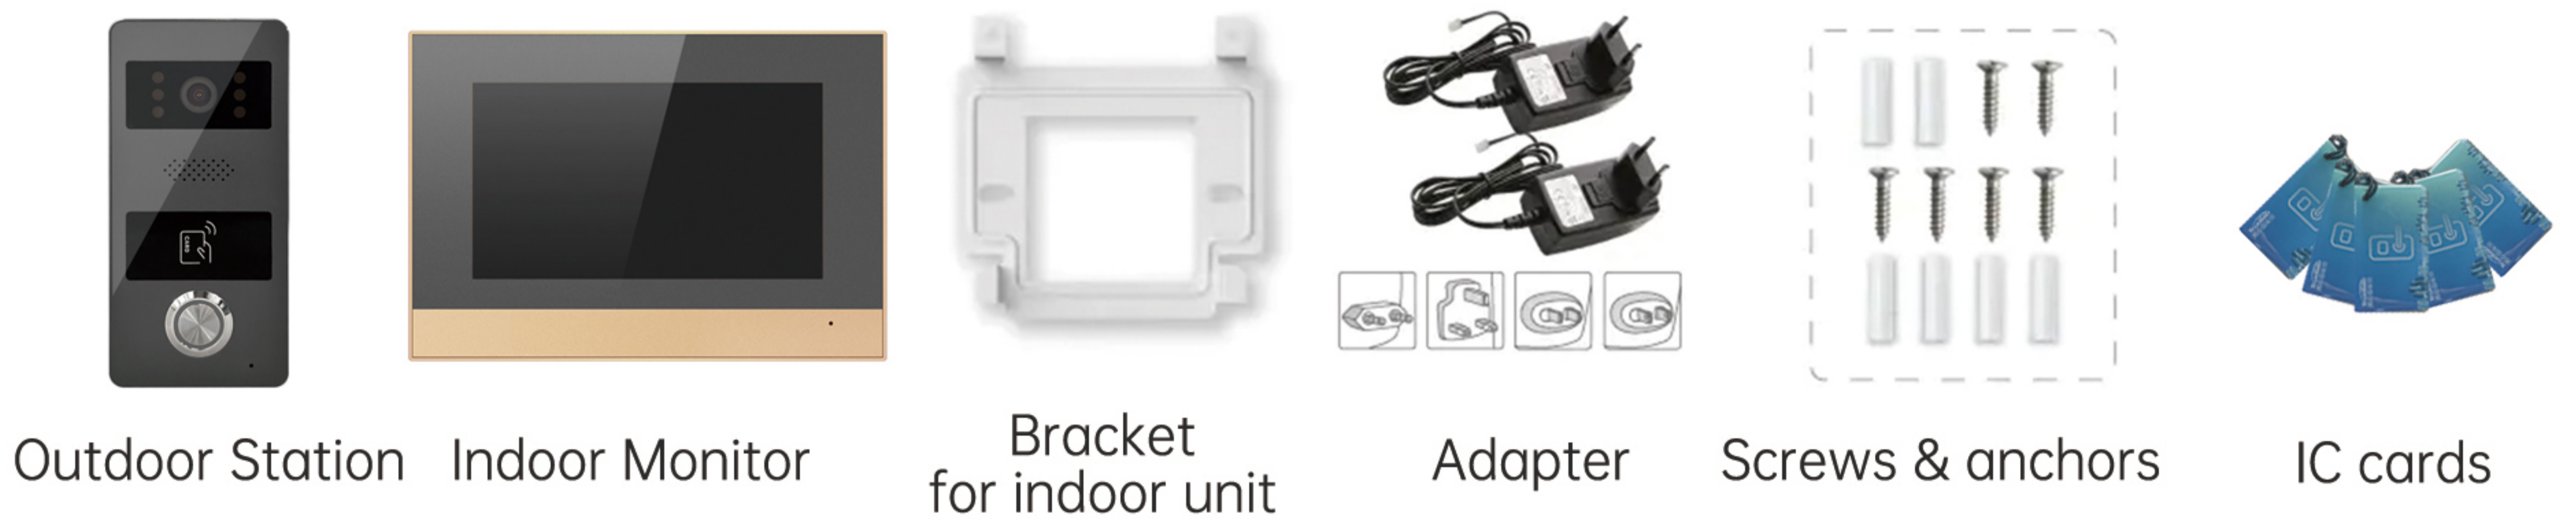

Packing List