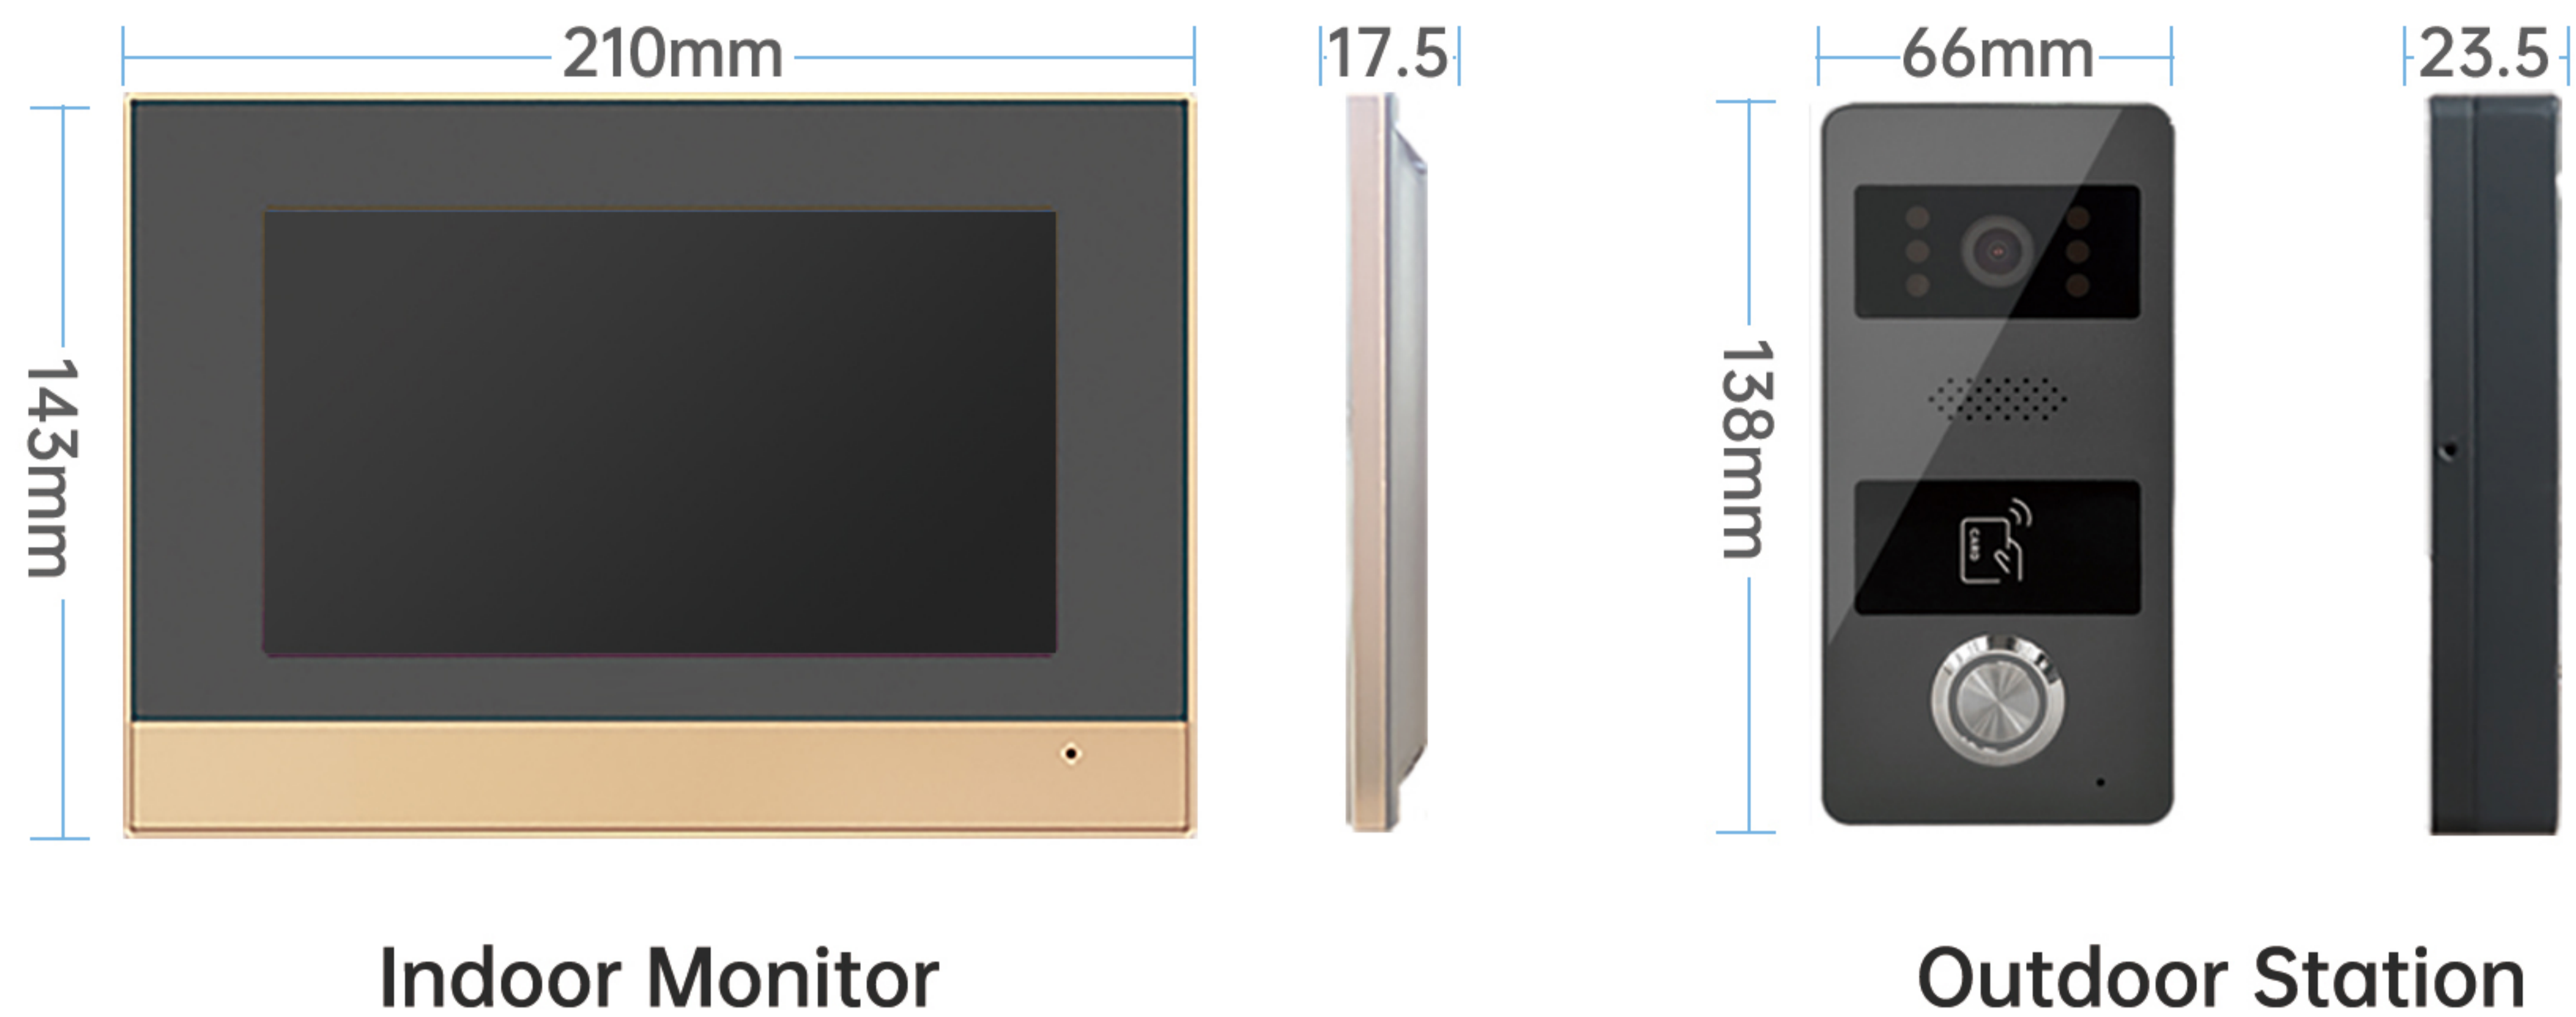

Produce Size

Indoor Monitor

Outdoor Station

Whole Unit

Adapter	Input: AC100-240V 50Hz/60Hz Output: DC12V 2A
Power Consumption (indoor+outdoor)	Static State < 3.5W, Working State < 8W
Distance between outdoor station and indoor monitor	0~15m(RVV4*0.2mm²) 15~30m(RVV4*0.5mm²)
Unlocking Wiring	0~10m (RVV2*1.0mm²)
Current and Voltage of Gate Lock	<30V 3A
Wiring	2-wire
Relative Humidity	10%~90% (RH)
Tuya APP	20 users capacity, supports functions including: intercom, photo, video, monitor, unlock, cloud storage, alarm message, video playback.

Product Specifications

Indoor Monitor

Dimensions	210x143x17.5mm
Screen Size	7 inches LCD
Screen Resolution	1024*600 IPS
Power Consumption	working state <8W, static <3.5W
Sound	70-80 dB (<30cm)
Working Temperature	-10°C ~ 50° C
Network	2.4G WIFI
Functions	intercom, photo, video, unlock, visitor record, pedestrian detection, calendar display, adjust brightness & contrast & color, lock delay adjustment, multi-language OSD menu
Expanded Memory	external TF card to automatically save photo video and message