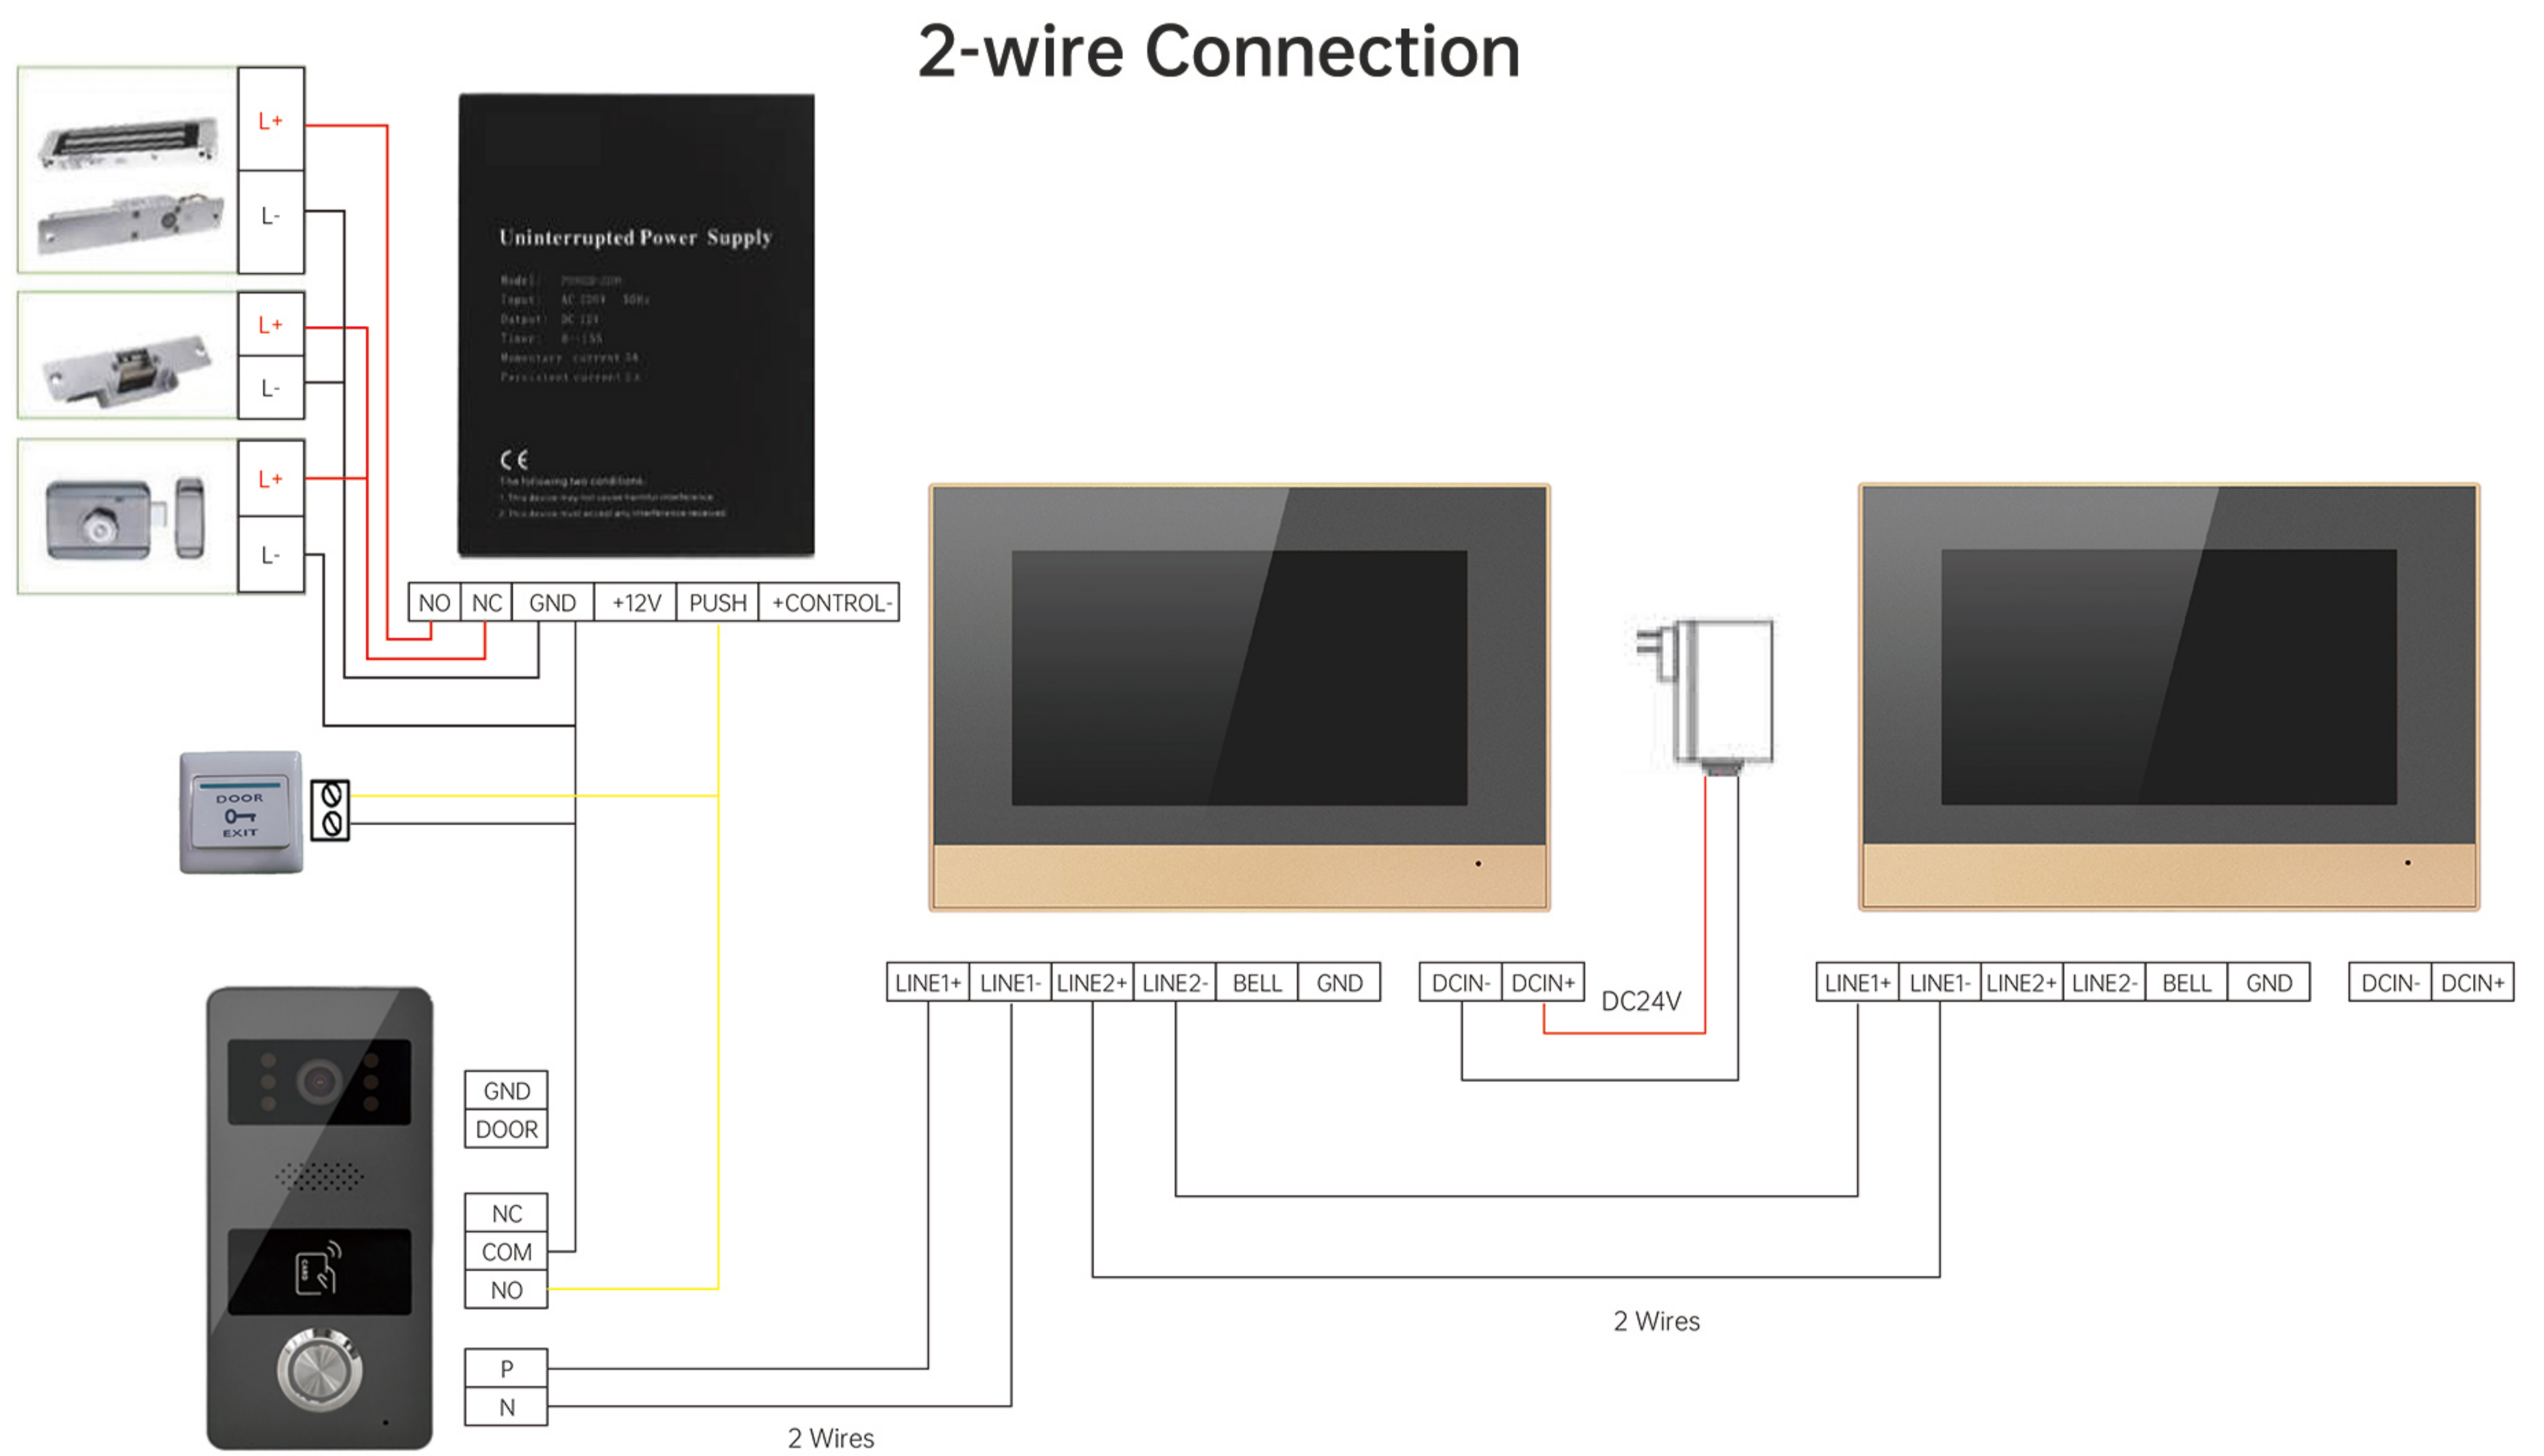

Outdoor Station

Product Specifications

Dimensions	66x138x23.5mm
Pixel	2 million pixels/1080P (AHD signal)
View Angle	140 degrees horizontal angle
Night Vision	IR CUT switch, high color precision, black and white image
Fill Light	940nm(Infrared)
Lock Control	Connectable to magnetic lock and electric lock, indoor unit has locking delay time setting
IC Card Unlock	yes
Power Consumption	Working state< 5W, Static <1W
Sound	60-70dB (<30cm)
Operating Temperature	-20°C~50°C
IP Rating	IPx4

Wiring Diagram