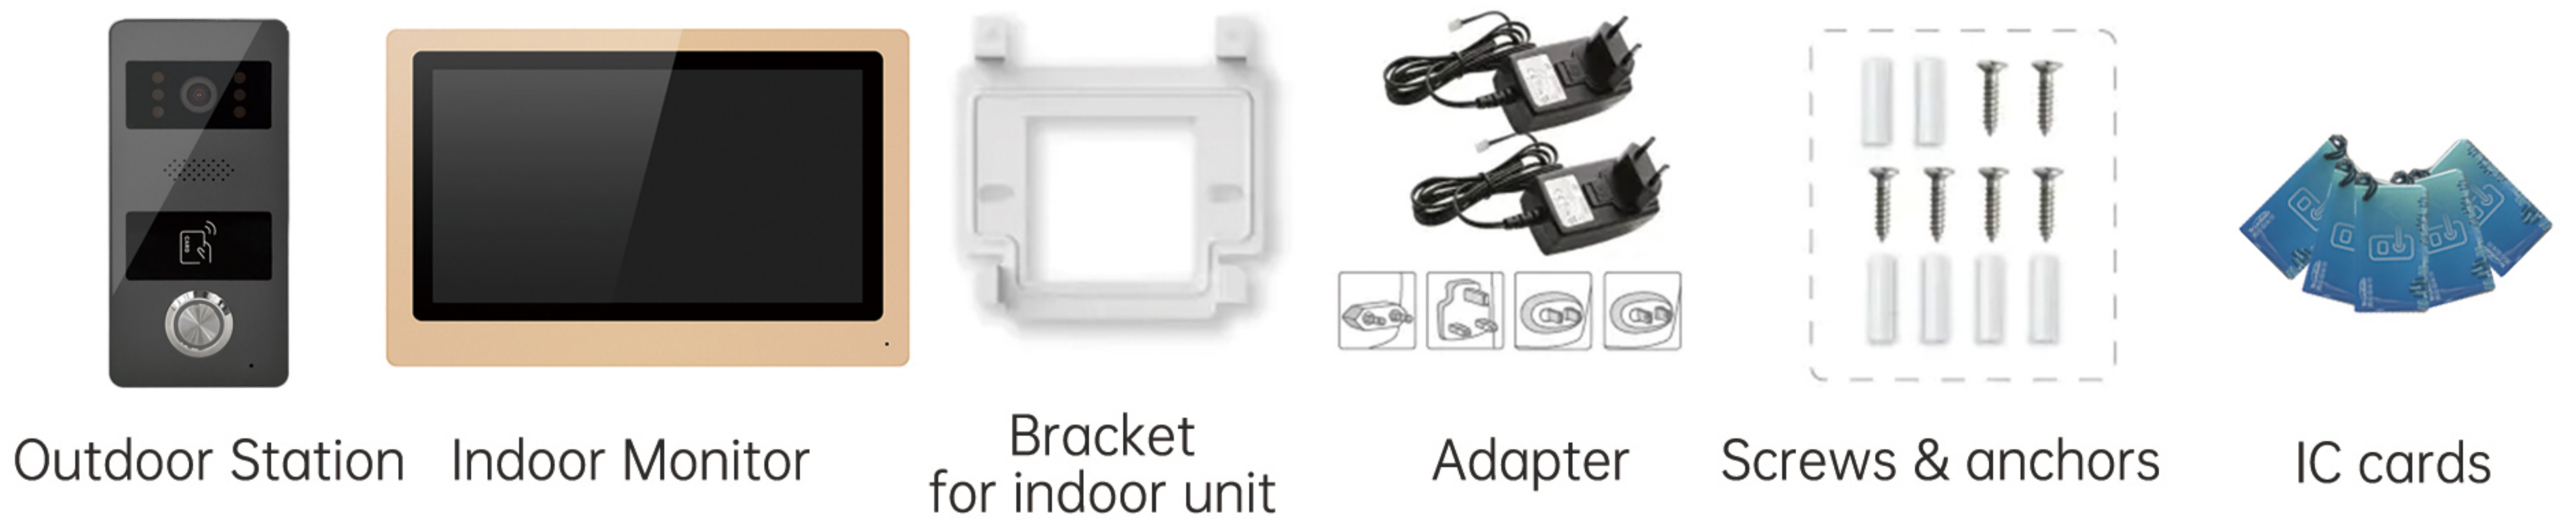

Packing List

Website: www.trudian.com/en/
Address: Farbell Technology Park, Yixian Road, Nanlang, Cuiheng New District, Zhongshan City, Guangdong Province, China. Zip Code: 528451
Phone: +86-0760-23689666
E-mail: sales@trudian.net

Scan Here to Follow Trudian's Latest News