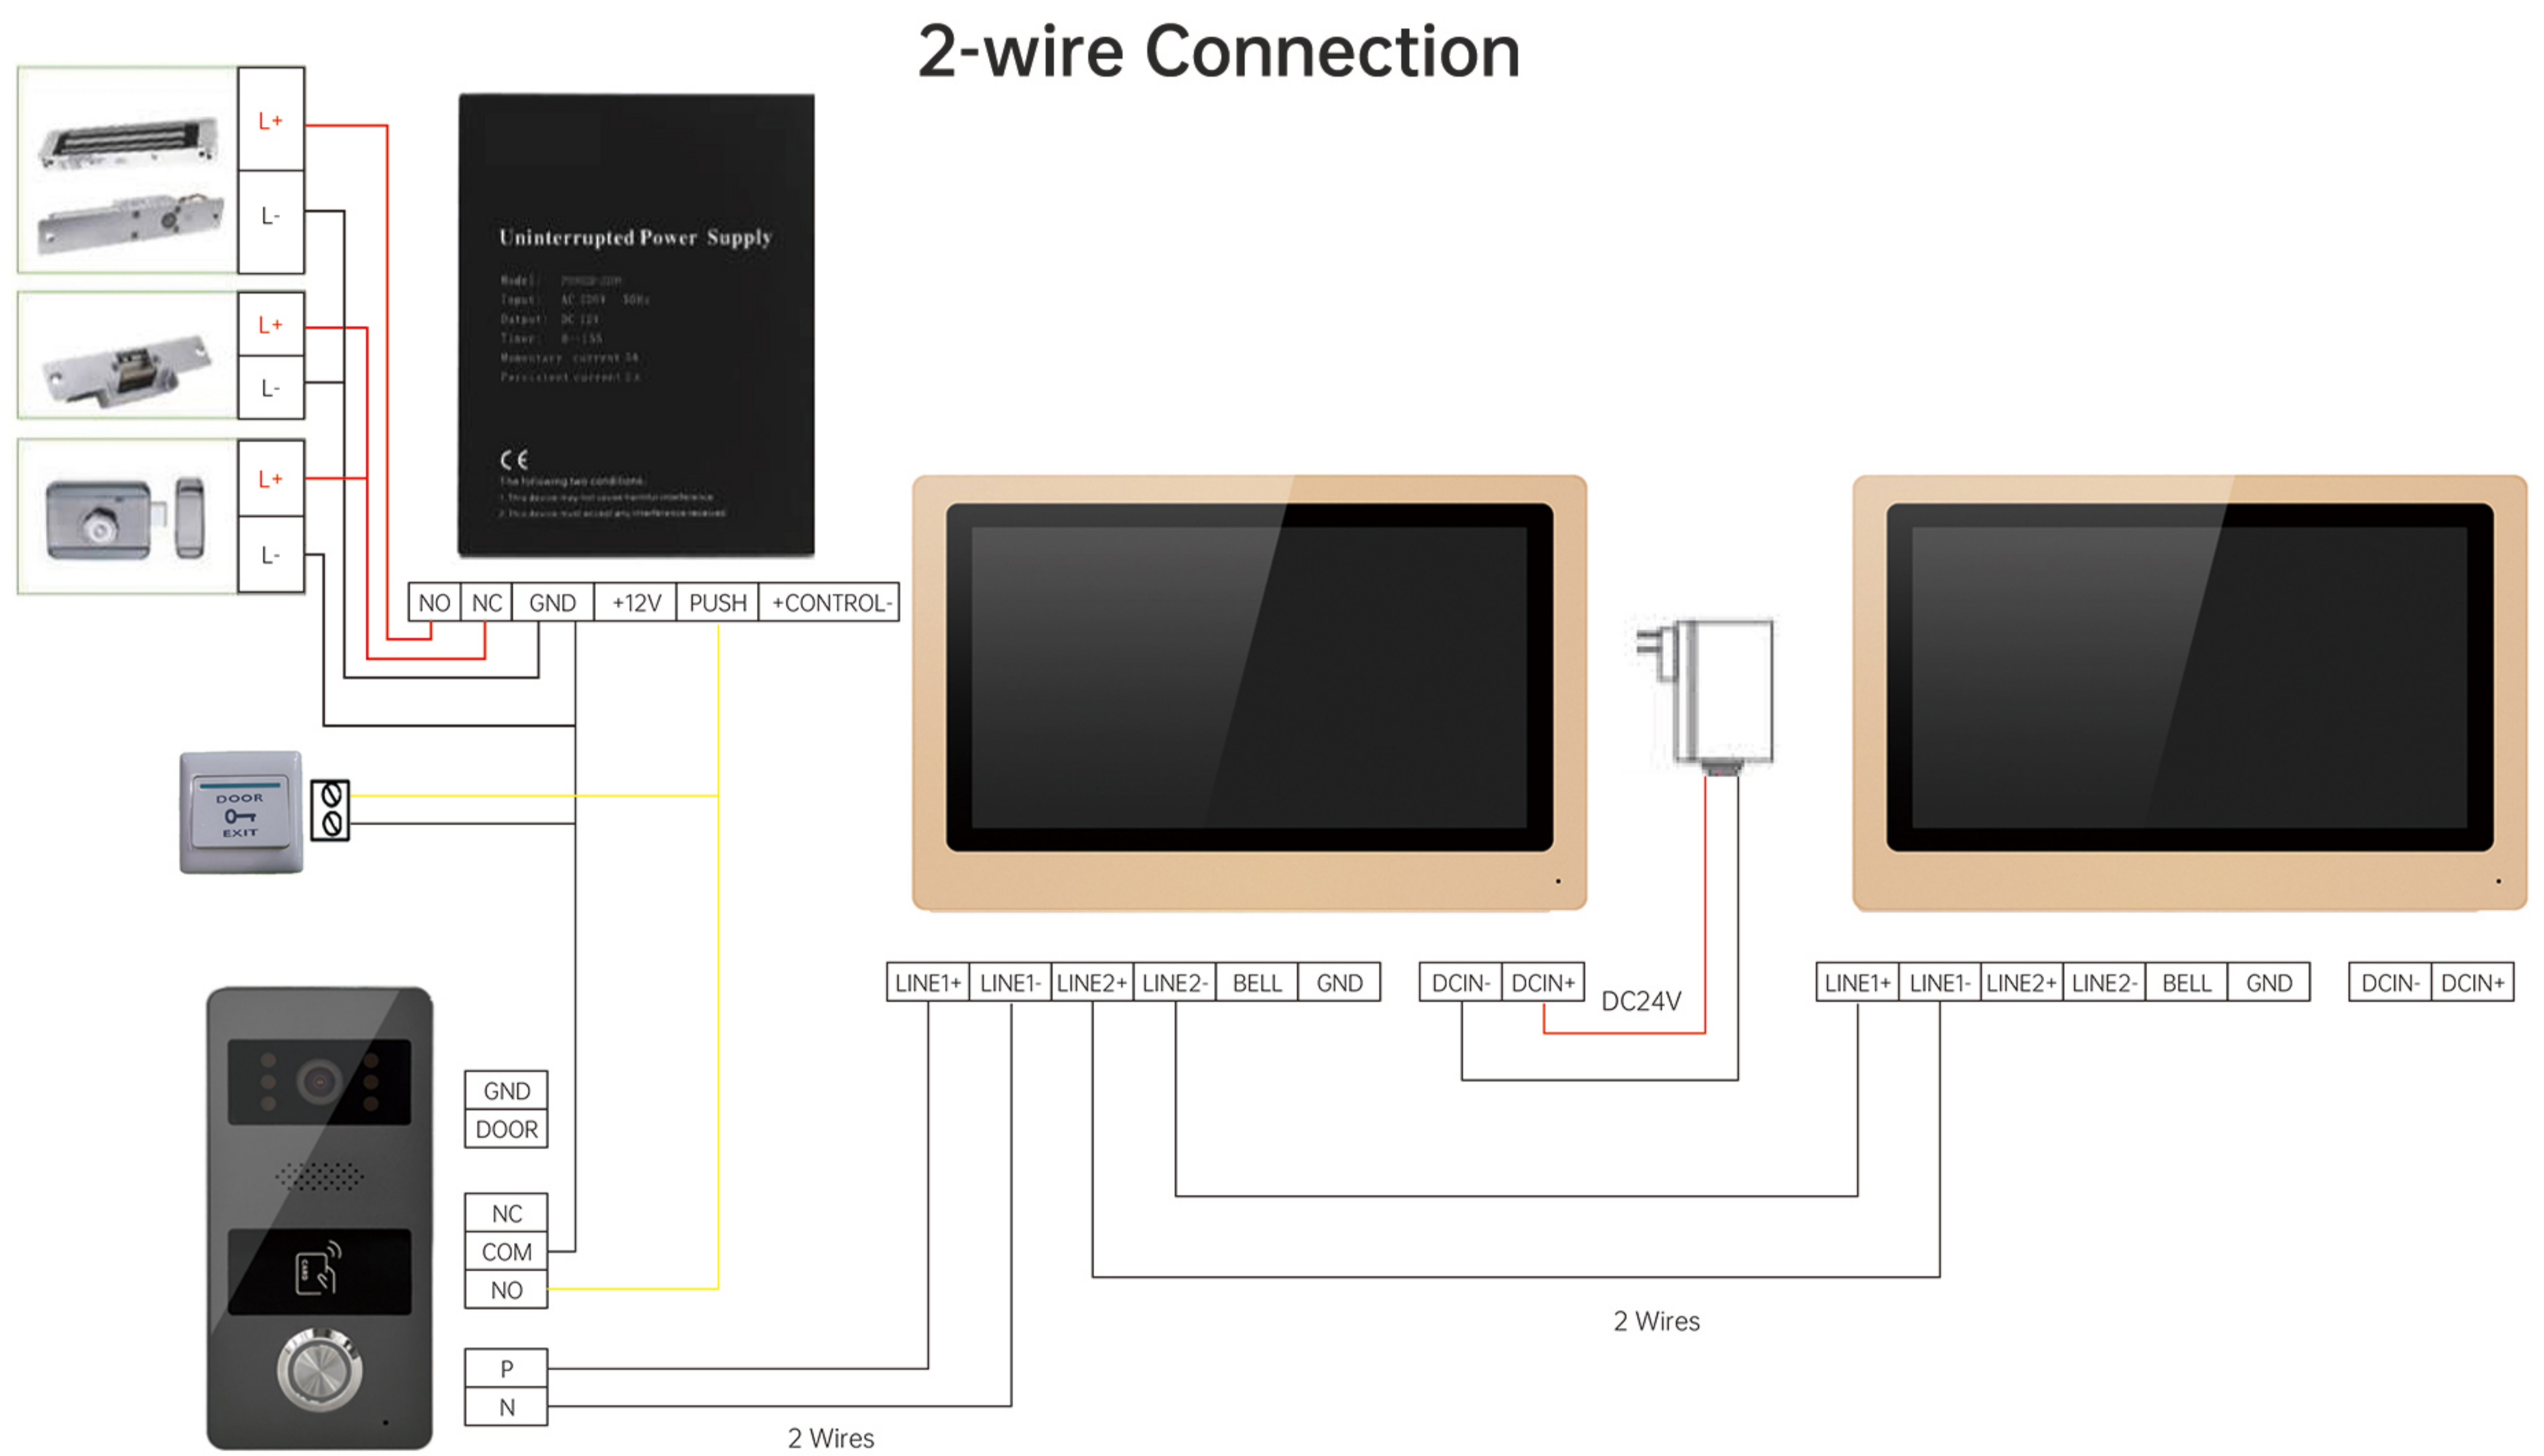

Outdoor Station

Product Specifications

Dimensions	66x138x23.5mm
Pixel	2 million pixels/1080P (AHD signal)
View Angle	140 degrees horizontal angle
Night Vision	IR CUT switch, high color precision, black and white image
Fill Light	940nm(Infrared)
Lock Control	Connectable to magnetic lock and electric lock, indoor unit has locking delay time setting
IC Card Unlock	yes
Power Consumption	Working state< 5W, Static <1W
Sound	60-70dB (<30cm)
Operating Temperature	-20°C~50°C
IP Rating	IPx4

Wiring Diagram