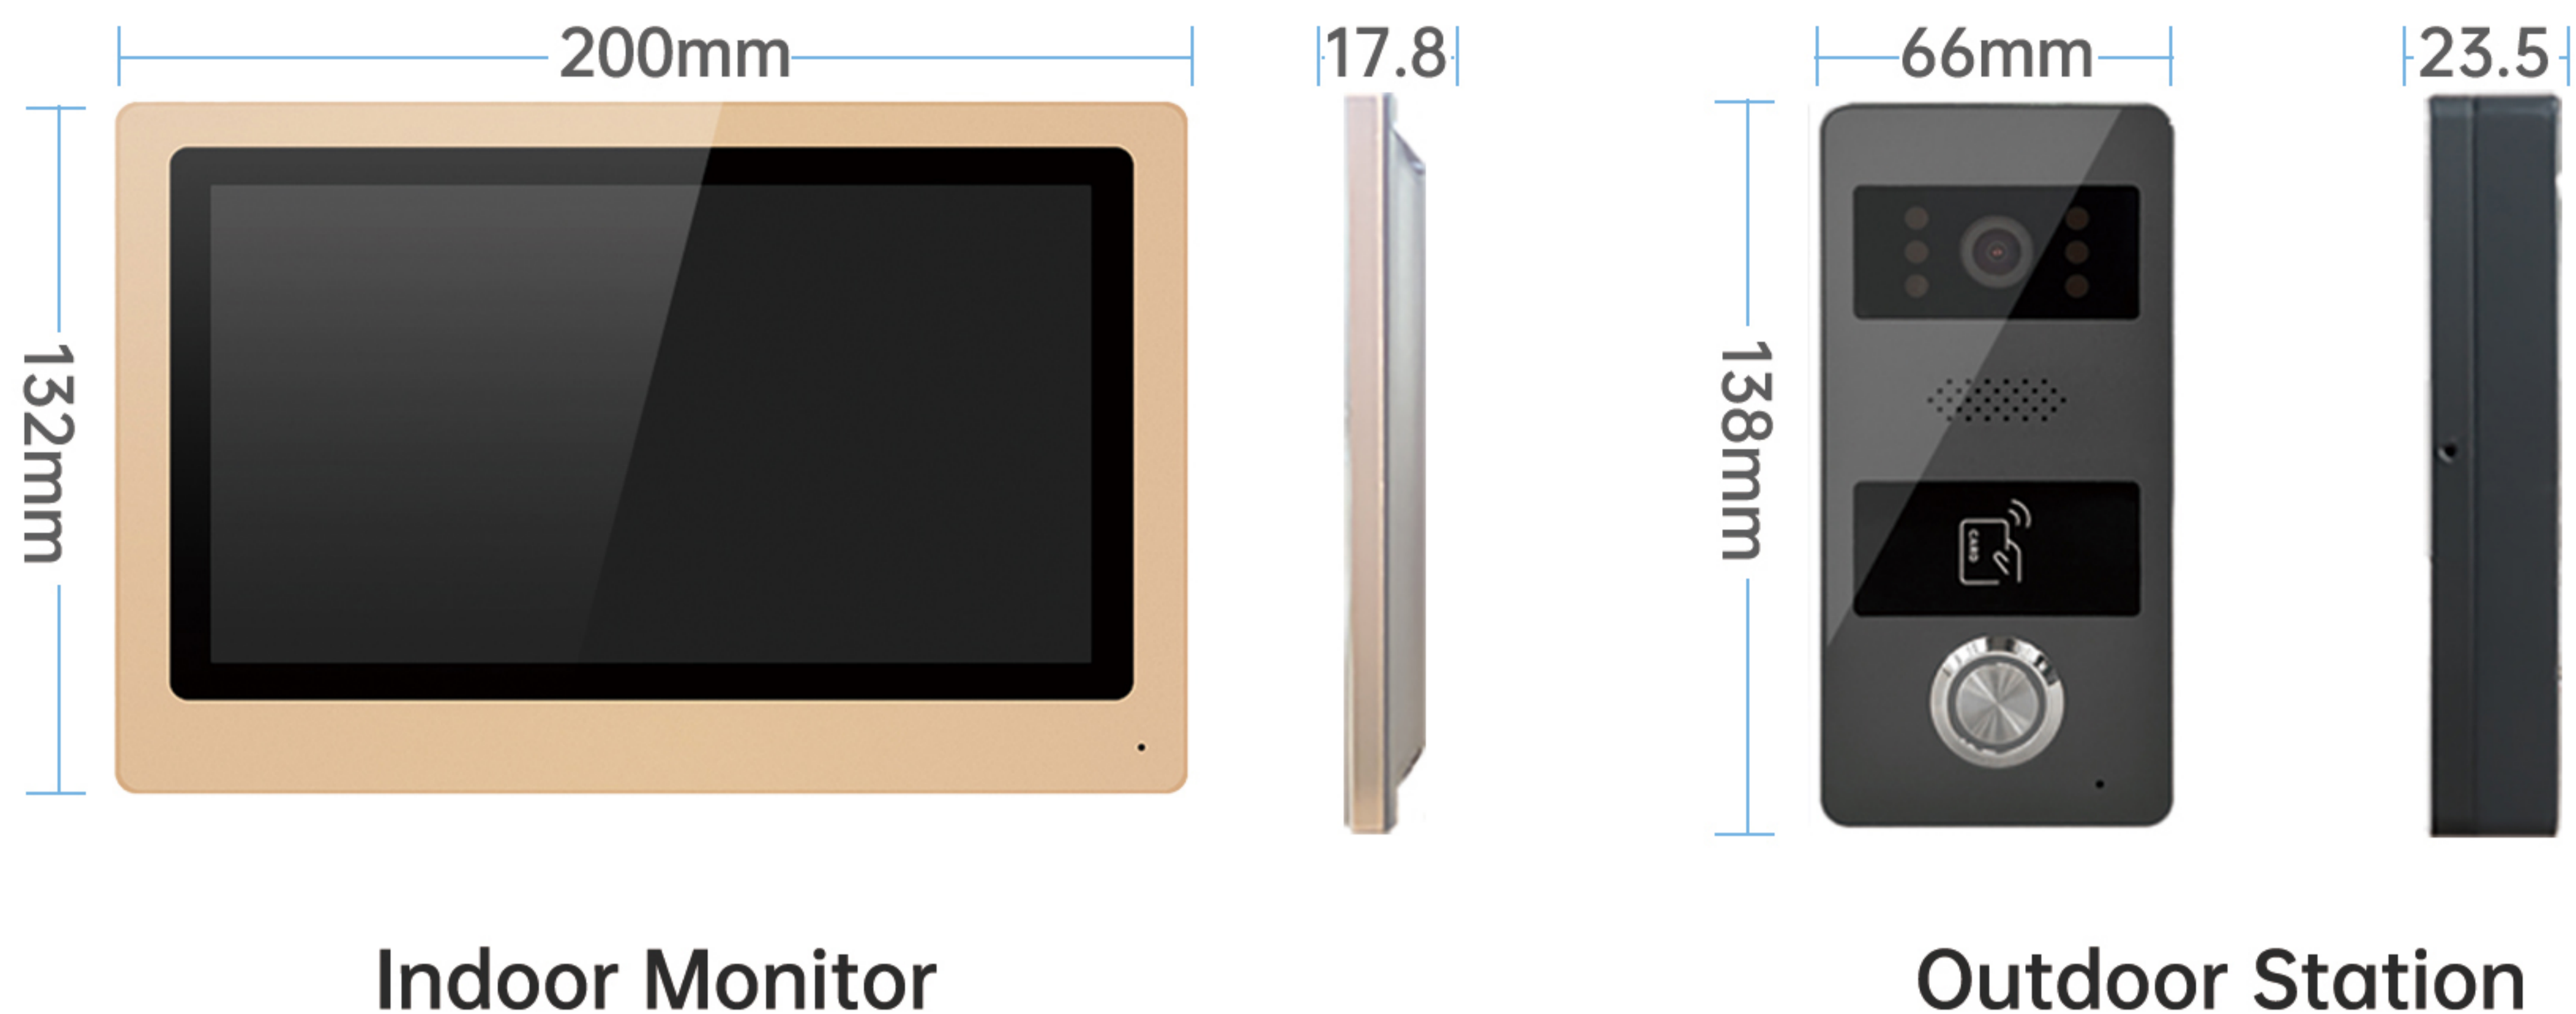

Produce Size

Indoor Monitor

Outdoor Station

Whole Unit

| | |
|---|---|
| Adapter | Input: AC100-240V 50Hz/60Hz Output: DC12V 2A |
| Power Consumption (indoor+outdoor) | Static State < 3.5W, Working State < 8W |
| Distance between outdoor station and indoor monitor | 0~15m(RVV4*0.2mm ²) 15~30m(RVV4*0.5mm ²) |
| Unlocking Wiring | 0~10m (RVV2*1.0mm ²) |
| Current and Voltage of Gate Lock | <30V 3A |
| Wiring | 2-wire |
| Relative Humidity | 10%~90% (RH) |
| Tuya APP | 20 users capacity, supports functions including: intercom, photo, video, monitor, unlock, cloud storage, alarm message, video playback. |

Product Specifications

Indoor Monitor

| | |
|---------------------|--|
| Dimensions | 200x132x17.8mm |
| Screen Size | 7 inches LCD |
| Screen Resolution | 1024*600 IPS |
| Power Consumption | working state <8W, static <3.5W |
| Sound | 70-80 dB (<30cm) |
| Working Temperature | -10°C ~ 50° C |
| Network | 2.4G WIFI |
| Functions | intercom, photo, video, unlock, visitor record, pedestrian detection, calendar display, adjust brightness & contrast & color, lock delay adjustment, multi-language OSD menu |
| Expanded Memory | external TF card to automatically save photo video and message |

Outdoor Station

Product Specifications

| | |
|-----------------------|--|
| Dimensions | 66x138x23.5mm |
| Pixel | 2 million pixels/1080P (AHD signal) |
| View Angle | 140 degrees horizontal angle |
| Night Vision | IR CUT switch, high color precision, black and white image |
| Fill Light | 940nm(Infrared) |
| Lock Control | Connectable to magnetic lock and electric lock, indoor unit has locking delay time setting |
| IC Card Unlock | yes |
| Power Consumption | Working state< 5W, Static <1W |
| Sound | 60-70dB (<30cm) |
| Operating Temperature | -20°C~50°C |
| IP Rating | IPx4 |