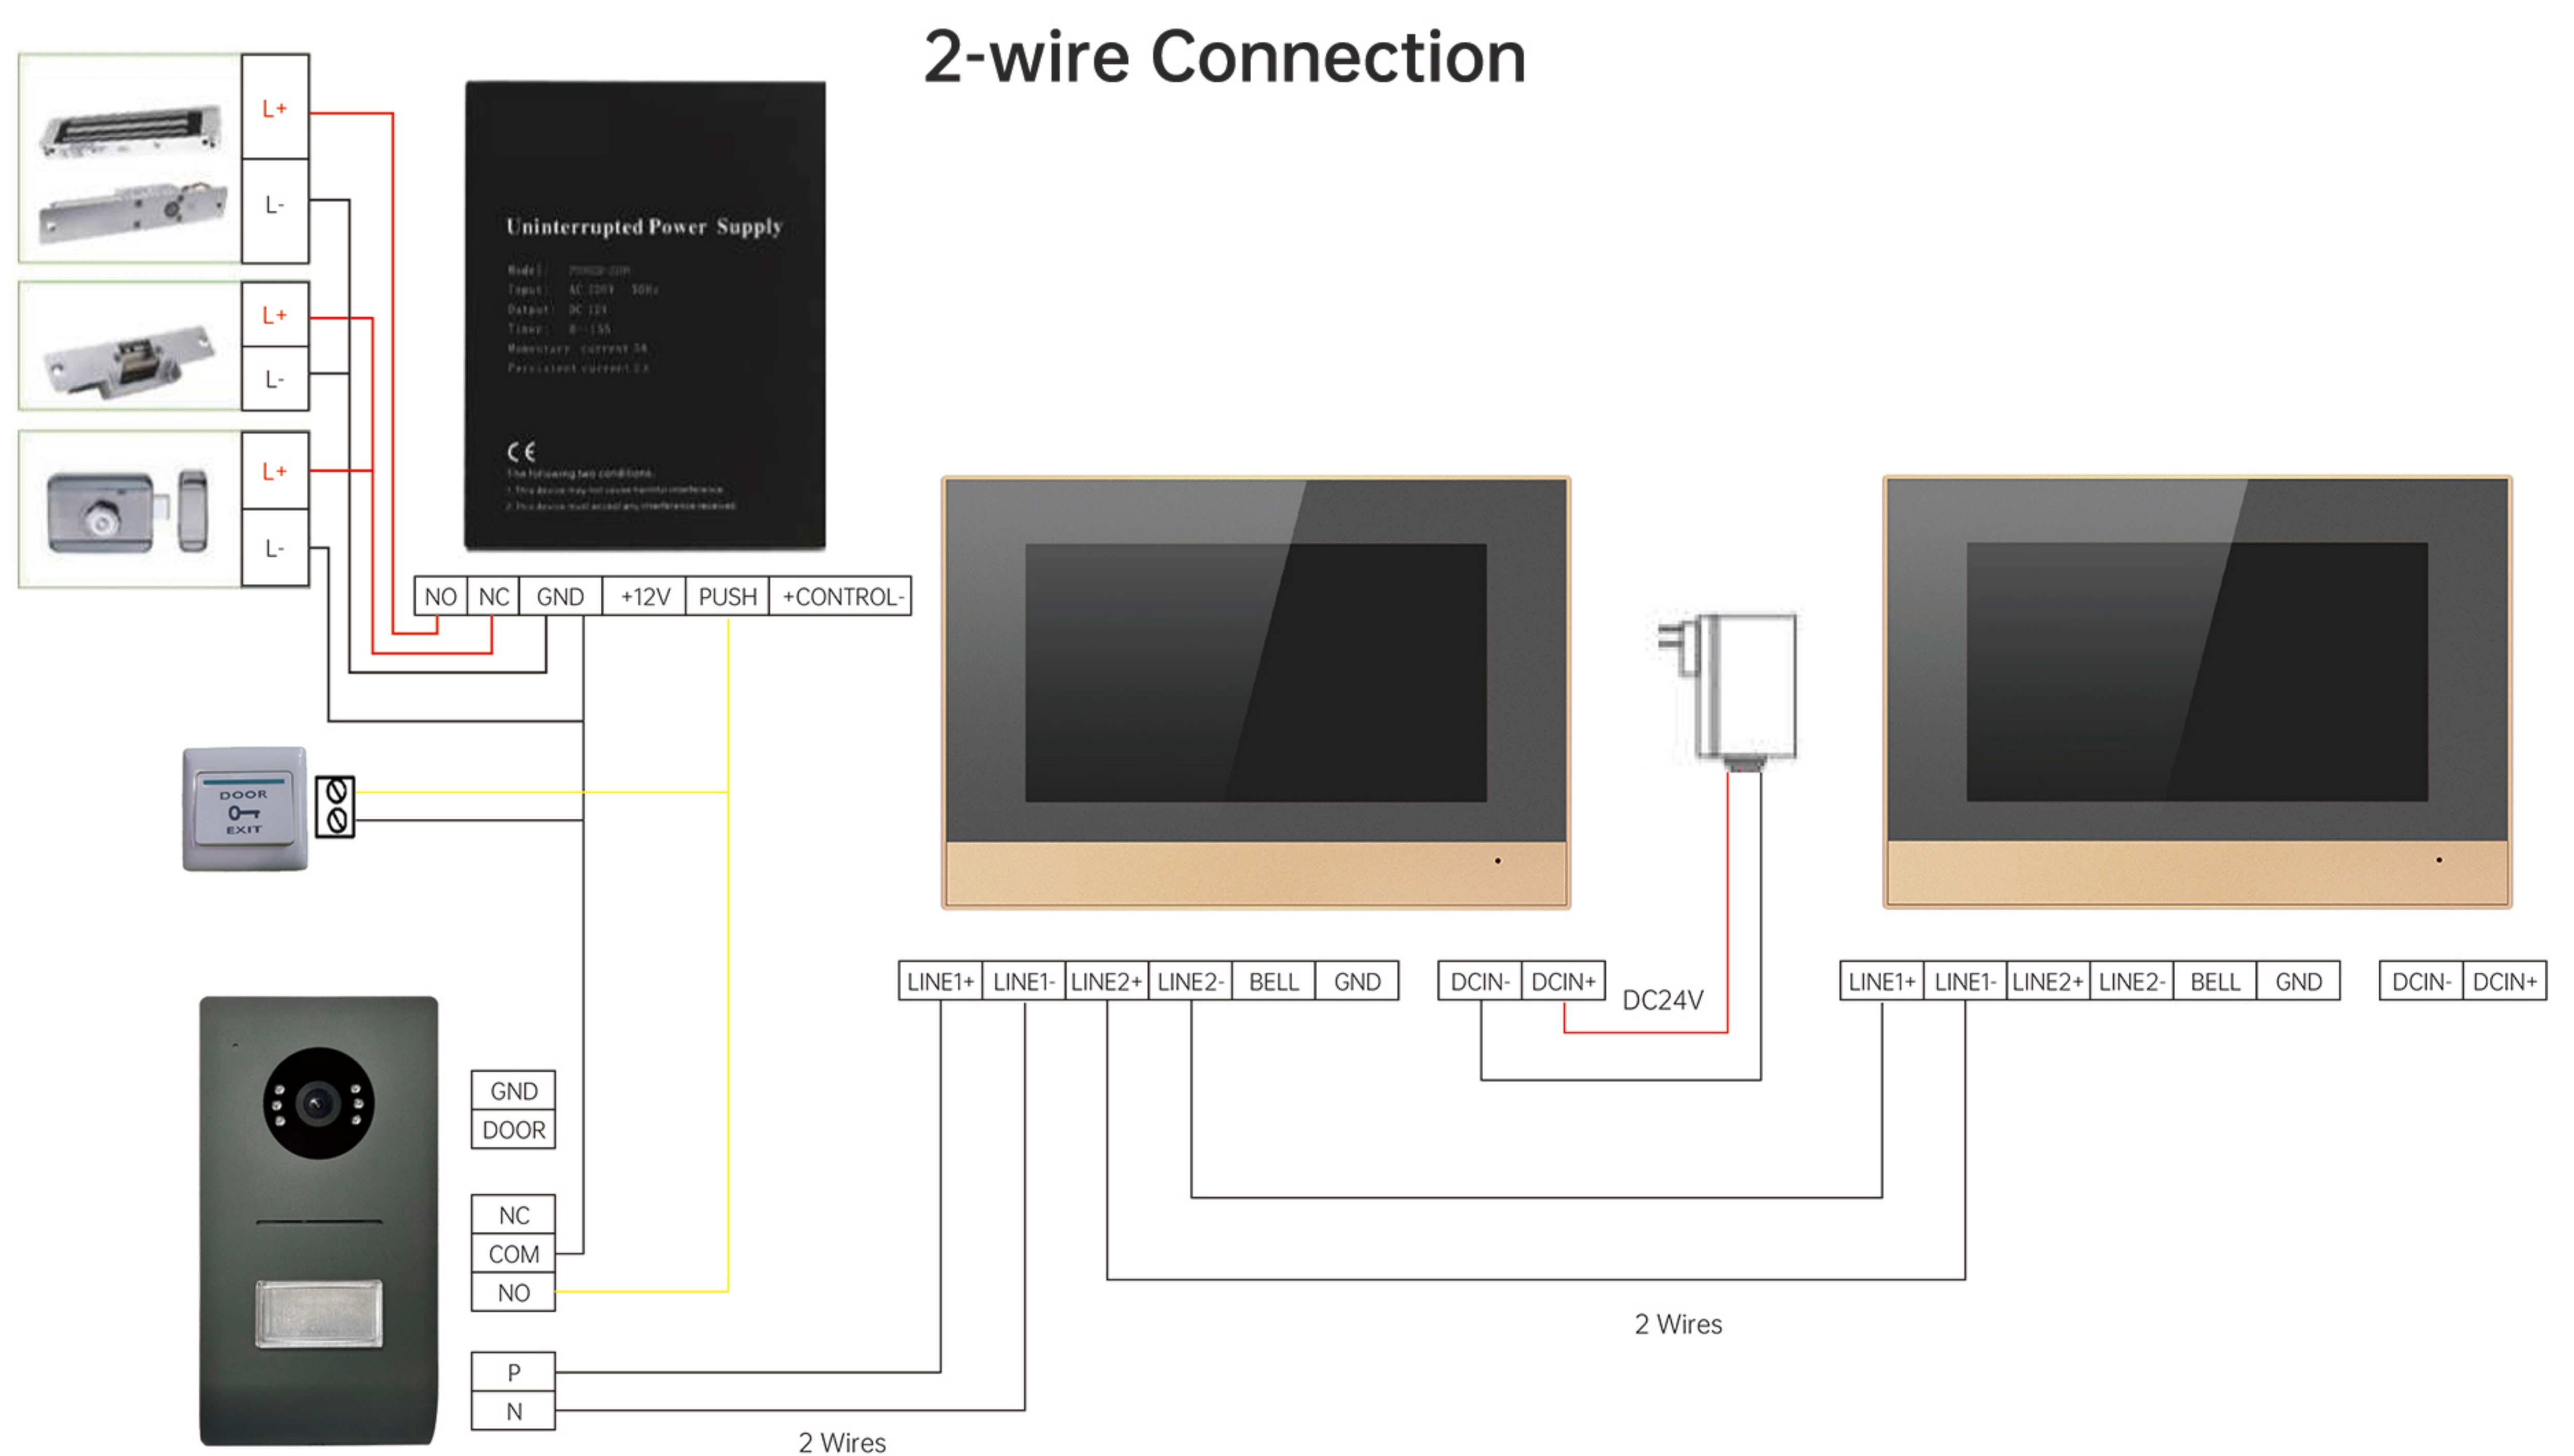

Outdoor Station

Product Specifications

Dimensions	72x139x23.5mm
Pixel	2 million pixels/1080P (AHD signal)
View Angle	140 degrees horizontal angle
Night Vision	IR CUT switch, high color precision, black and white image
Fill Light	940nm(Infrared)
Lock Control	Connectable to magnetic lock and electric lock, indoor unit has locking delay time setting
IC Card Unlock	no
Power Consumption	Working state< 5W, Static <1W
Sound	60-70dB (<30cm)
Operating Temperature	-20°C~50°C
IP Rating	IPx4

Wiring Diagram