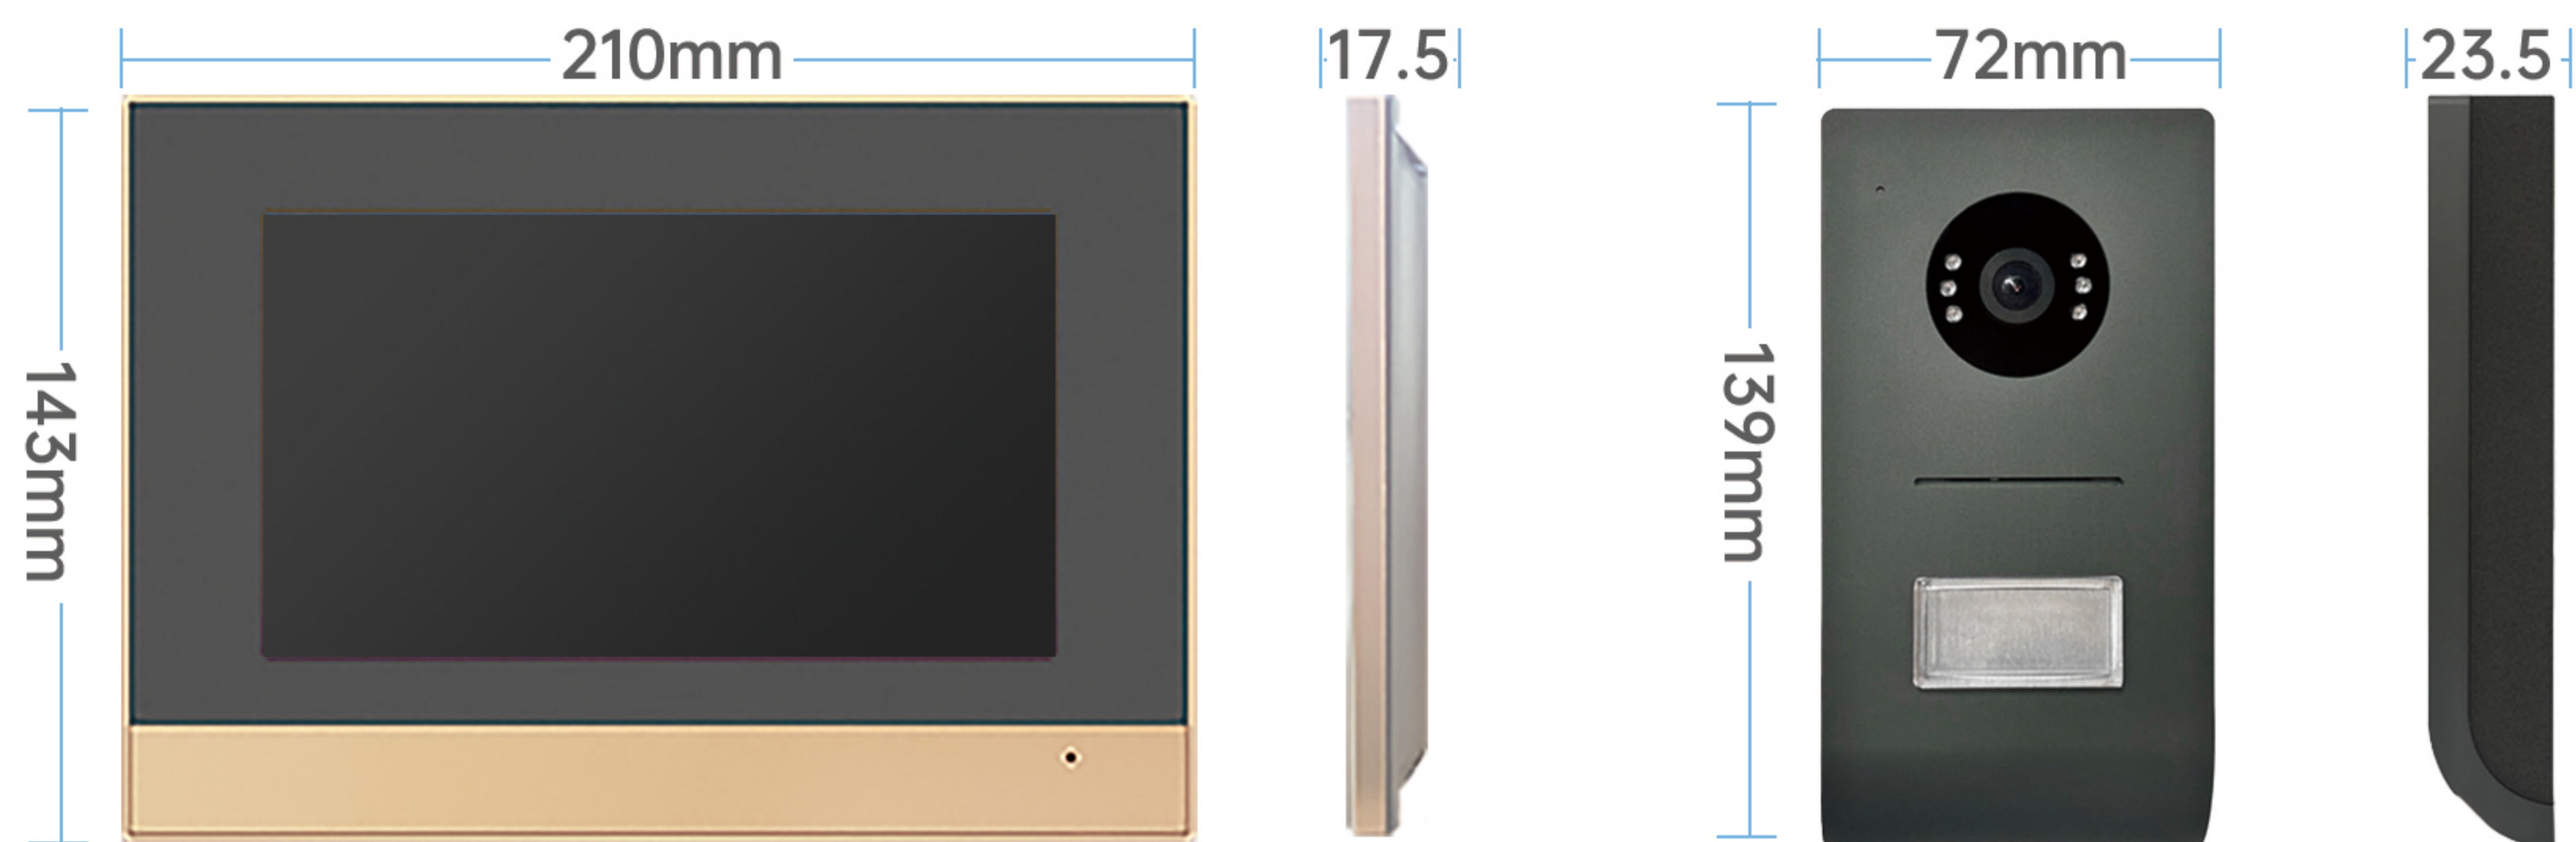

Produce Size

Indoor Monitor

Outdoor Station

Whole Unit

Adapter	Input: AC100-240V 50Hz/60Hz Output: DC12V 2A
Power Consumption (indoor+outdoor)	Static State < 3.5W, Working State < 8W
Distance between outdoor station and indoor monitor	0~15m(RVV4*0.2mm²) 15~30m(RVV4*0.5mm²)
Unlocking Wiring	0~10m (RVV2*1.0mm²)
Current and Voltage of Gate Lock	<30V 3A
Wiring	2-wire
Relative Humidity	10%~90% (RH)
Tuya APP	20 users capacity, supports functions including: intercom, photo, video, monitor, unlock, cloud storage, alarm message, video playback.

Product Specifications

Indoor Monitor

Dimensions	210x143x17.5mm
Screen Size	7 inches LCD
Screen Resolution	1024*600 IPS
Power Consumption	working state <8W, static <3.5W
Sound	70-80 dB (<30cm)
Working Temperature	-10°C ~ 50° C
Network	2.4G WIFI
Functions	intercom, photo, video, unlock, visitor record, pedestrian detection, calendar display, adjust brightness & contrast & color, lock delay adjustment, multi-language OSD menu
Expanded Memory	external TF card to automatically save photo video and message