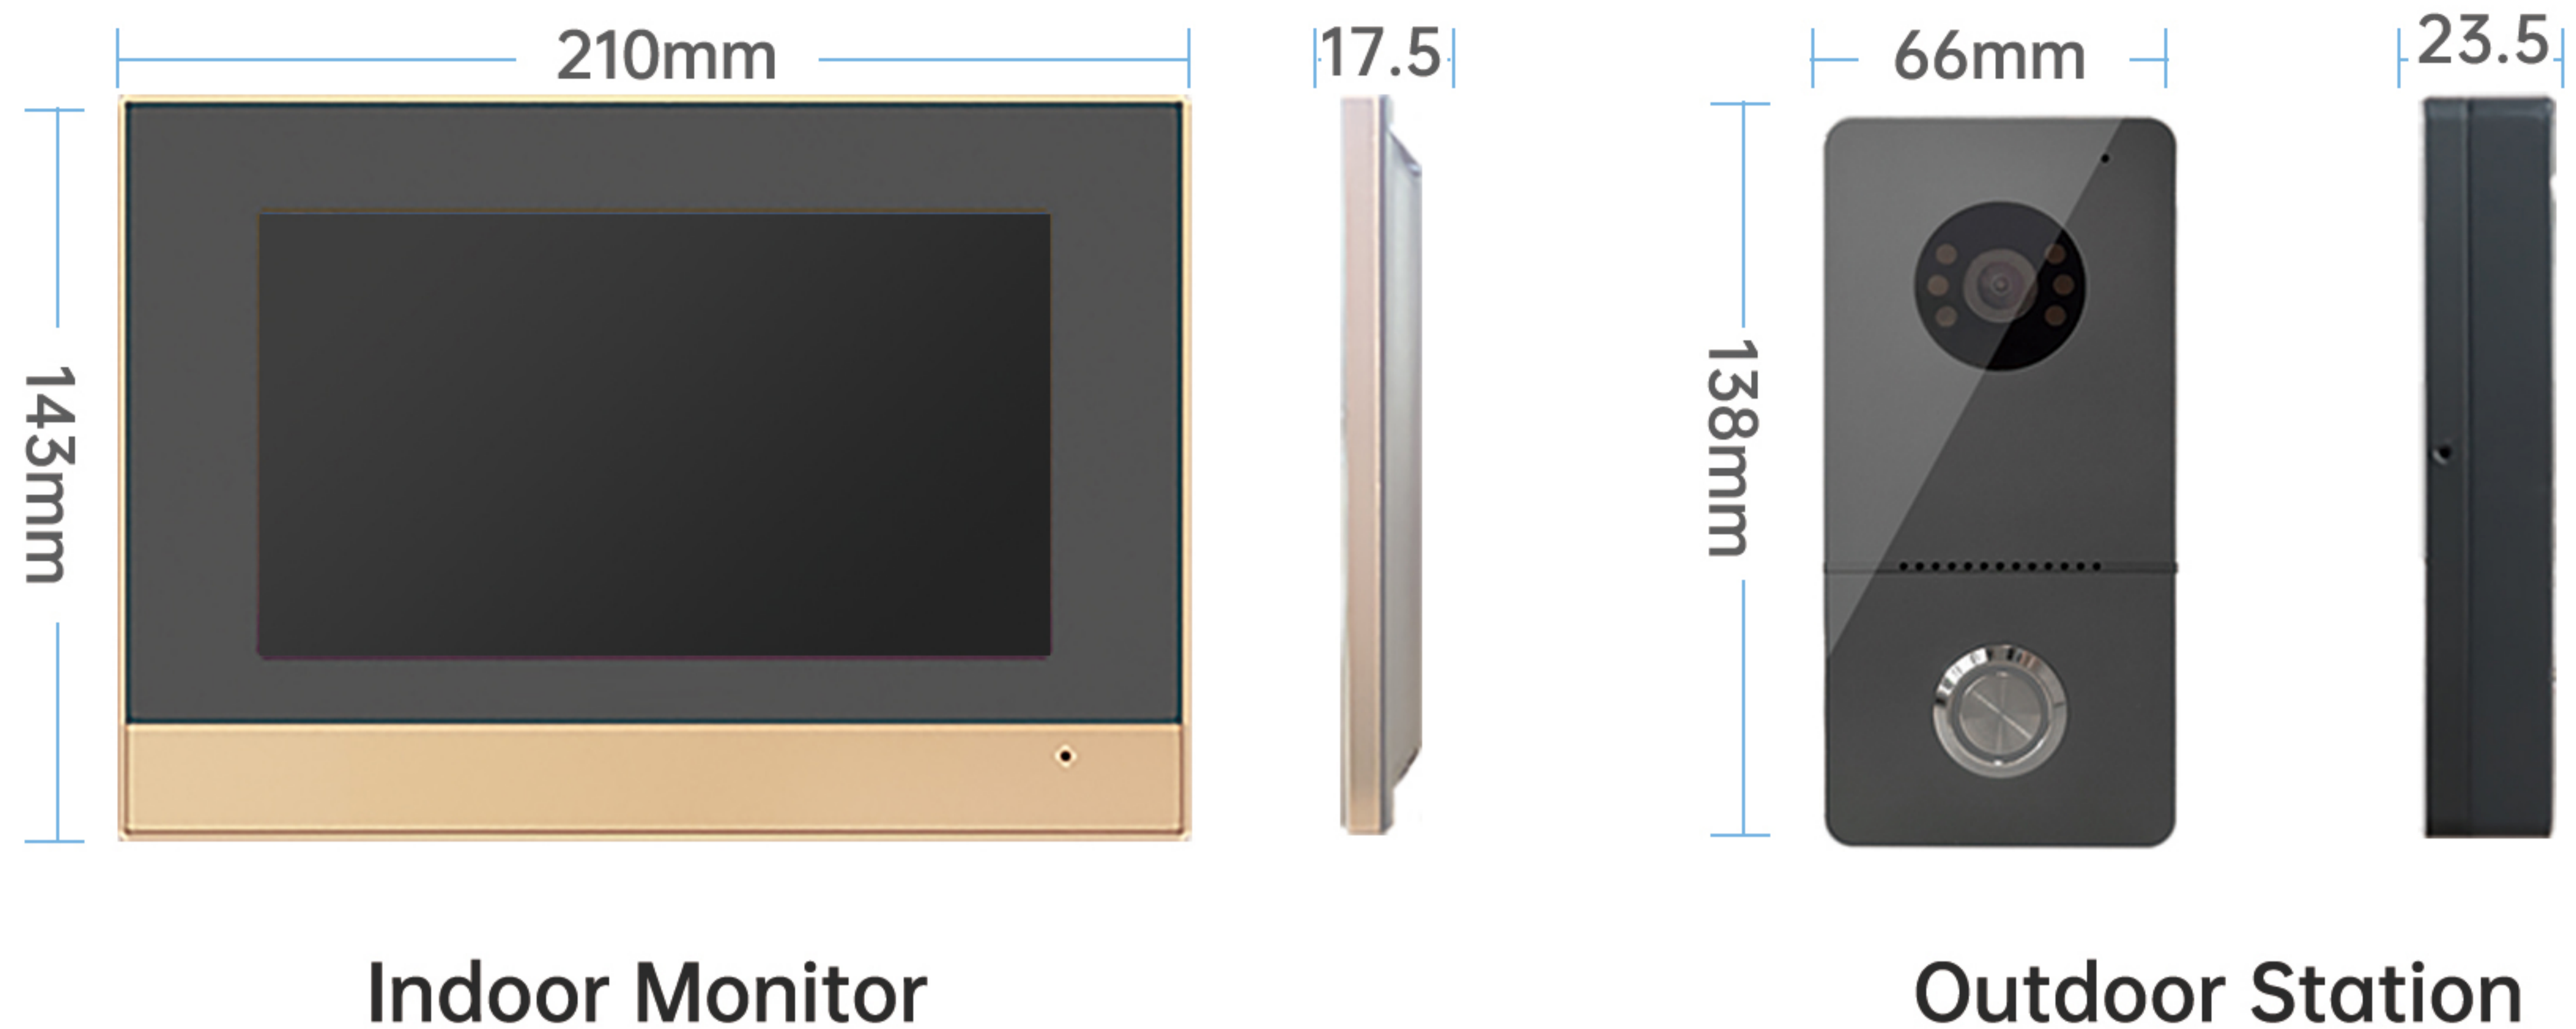

Produce Size

Indoor Monitor

Outdoor Station

Whole Unit

Adapter	Input: AC100-240V 50Hz/60Hz Output: DC12V 2A
Power Consumption (indoor+outdoor)	Static State < 3.5W, Working State < 8W
Distance between outdoor station and indoor monitor	0~15m(RVV4*0.2mm ²) 15~30m(RVV4*0.5mm ²)
Unlocking Wiring	0~10m (RVV2*1.0mm ²)
Current and Voltage of Gate Lock	<30V 3A
Wiring	2-wire
Relative Humidity	10%~90% (RH)
Tuya APP	20 users capacity, supports functions including: intercom, photo, video, monitor, unlock, cloud storage, alarm message, video playback.

Product Specifications

Indoor Monitor

Dimensions	210x143x17.5mm
Screen Size	7 inches LCD
Screen Resolution	1024*600 IPS
Power Consumption	working state <8W, static <3.5W
Sound	70-80 dB (<30cm)
Working Temperature	-10°C ~ 50° C
Network	2.4G WIFI
Functions	intercom, photo, video, unlock, visitor record, pedestrian detection, calendar display, adjust brightness & contrast & color, lock delay adjustment, multi-language OSD menu
Expanded Memory	external TF card to automatically save photo video and message

Outdoor Station

Product Specifications

Dimensions	66x138x23.5mm
Pixel	2 million pixels/1080P (AHD signal)
View Angle	140 degrees horizontal angle
Night Vision	IR CUT switch, high color precision, black and white image
Fill Light	940nm(Infrared)
Lock Control	Connectable to magnetic lock and electric lock, indoor unit has locking delay time setting
IC Card Unlock	no
Power Consumption	Working state< 5W, Static <1W
Sound	60-70dB (<30cm)
Operating Temperature	-20°C~50°C
IP Rating	IPx4