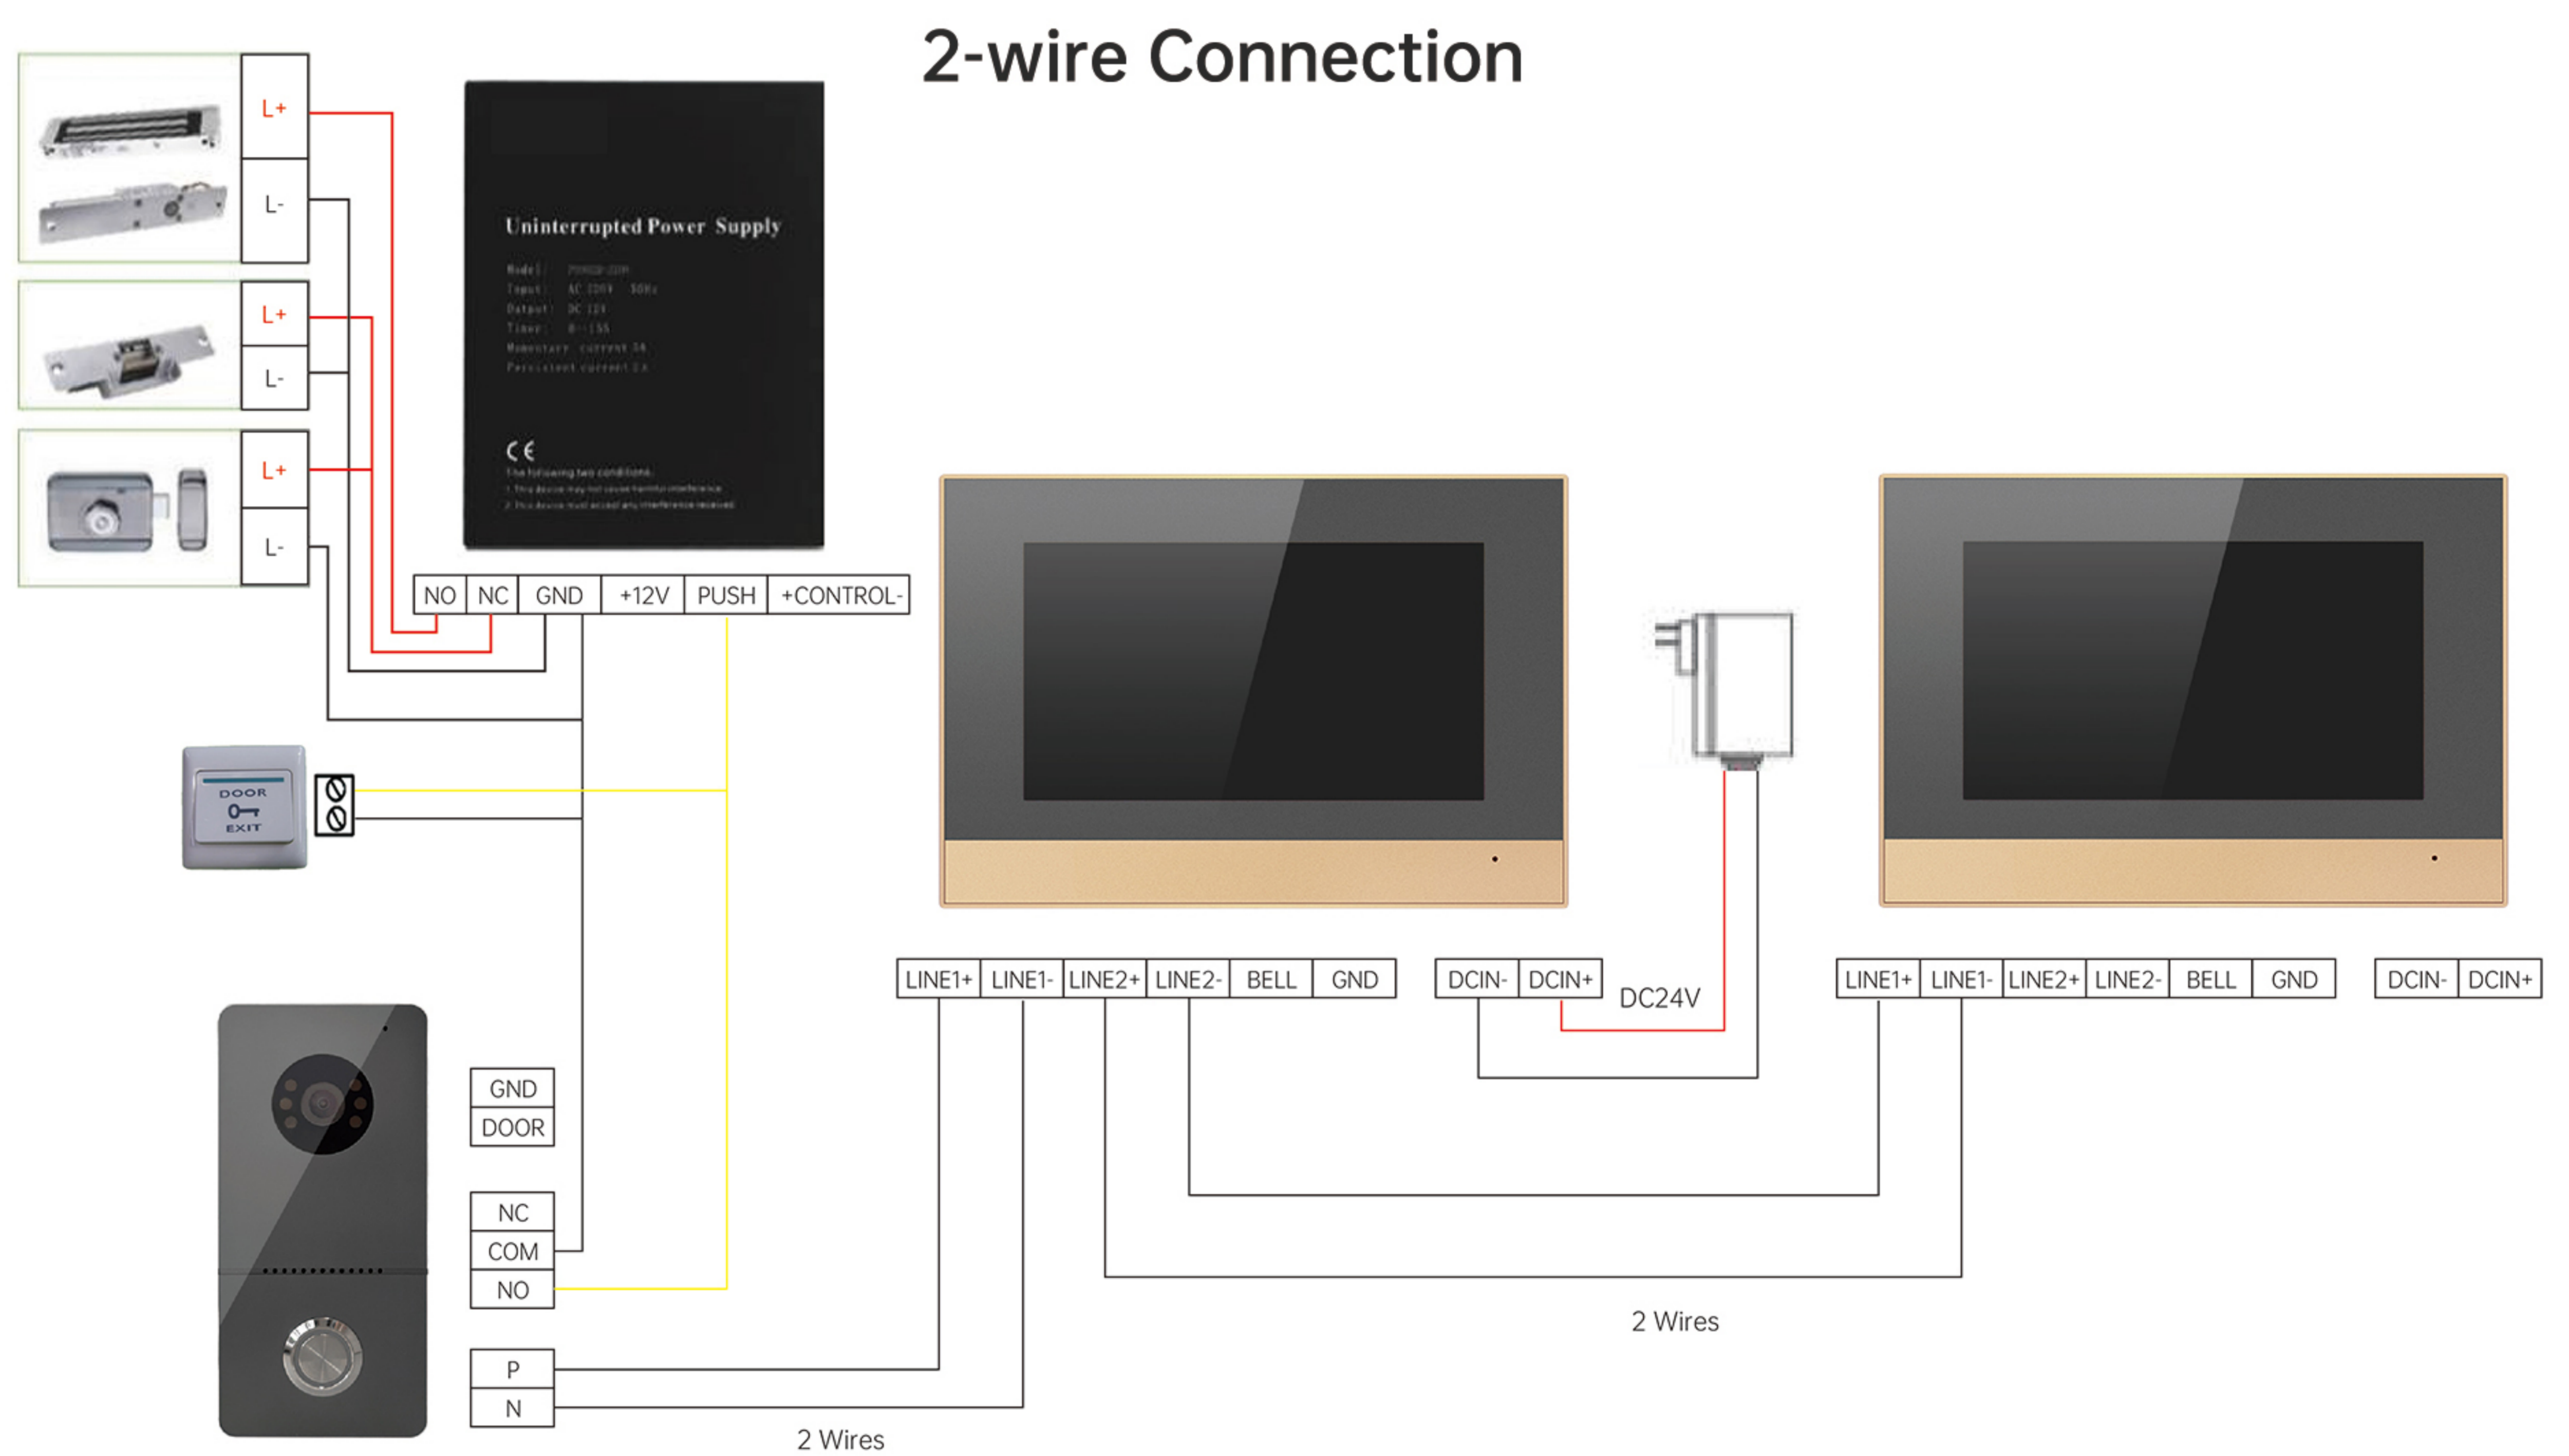

Outdoor Station

Product Specifications

Dimensions	66x138x23.5mm
Pixel	2 million pixels/1080P (AHD signal)
View Angle	140 degrees horizontal angle
Night Vision	IR CUT switch, high color precision, black and white image
Fill Light	940nm(Infrared)
Lock Control	Connectable to magnetic lock and electric lock, indoor unit has locking delay time setting
IC Card Unlock	no
Power Consumption	Working state< 5W, Static <1W
Sound	60-70dB (<30cm)
Operating Temperature	-20°C~50°C
IP Rating	IPx4

Wiring Diagram