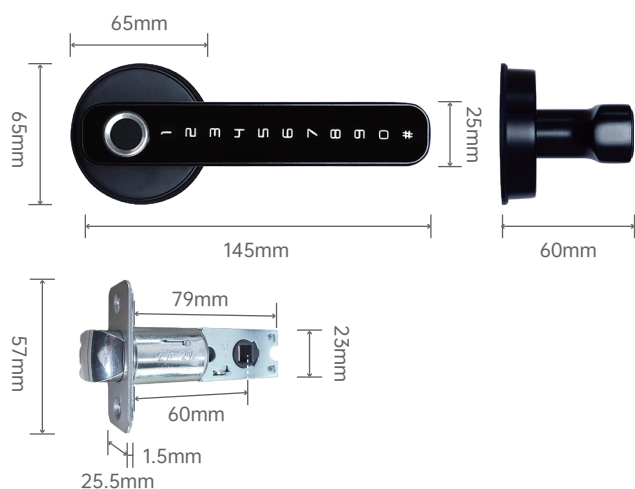

TD-S1-B

Powered by **tuya**
Intelligence Inside

Smart Tuya Deadbolt Lock

Product Features

- Versatile Unlock Methods: supports fingerprint, PIN, dynamic password, key, and remote control.
- Compact Design: small at 65x65x25mm, suitable for various doors.
- High Security: quick semiconductor fingerprint recognition with low false rates. Phantom password available.
- Battery-Powered: uses 4 AAA batteries, with low power consumption and an emergency power option.
- User-Friendly: human voice support, touch keypad, Tuya and Trudian APP connectivity, low voltage alarm, and tfast unlock time.
- Durability: adopts zinc alloy panel, black nickle treatment.

Product Specifications

Unlock Method	Fingerprint, PIN, Dynamic Password, Key, Remote control
Lock Dimension	65x65x25mm
Material	Zinc alloy panel, black nickle treatment
Administrators Capacity	1
Card & Fingerprint & PIN Capacity	Total 200 records
Password Length	6~10 digits
Phantom Password	32 digits
Fingerprint Sensor	Semiconductor
Fingerprint Contrast time	≤ 0.6 Second
Fingerprint Identification Angle	360°
False Rejection Rate	≤ 0.1%
False Recognition Rate	≤ 0.0001%
Reaction Time	≤ 0.1 Second

Product Size

Product Components

Packing List

Smart lock

Lock body & Door buckle

Key

Square column & Screw & Screwdriver & Casing

User manual