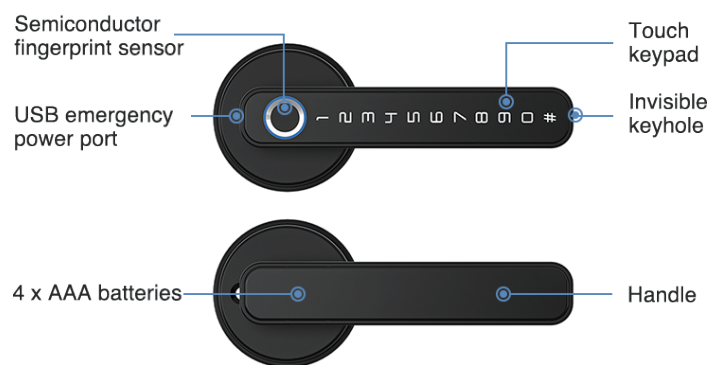

TD-S1-B

Powered by **tuya**
Intelligence Inside

Smart Tuya Deadbolt Lock

Product Features

- Versatile Unlock Methods: supports fingerprint, PIN, dynamic password, key, and remote control.
- Compact Design: small at 65x65x25mm, suitable for various doors.
- High Security: quick semiconductor fingerprint recognition with low false rates. Phantom password available.
- Battery-Powered: uses 4 AAA batteries, with low power consumption and an emergency power option.
- User-Friendly: human voice support, touch keypad, Tuya and Trudian APP connectivity, low voltage alarm, and tfast unlock time.
- Durability: adopts zinc alloy panel, black nickle treatment.

Product Specifications

Unlock Method	Fingerprint, PIN, Dynamic Password, Key, Remote control
Lock Dimension	65x65x25mm
Material	Zinc alloy panel, black nickle treatment
Administrators Capacity	1
Card & Fingerprint & PIN Capacity	Total 200 records
Password Length	6~10 digits
Phantom Password	32 digits
Fingerprint Sensor	Semiconductor
Fingerprint Contrast time	≤ 0.6 Second
Fingerprint Identification Angle	360°
False Rejection Rate	≤ 0.1%
False Recognition Rate	≤ 0.0001%
Reaction Time	≤ 0.1 Second

Battery	4pcs AAA alkaline batteries
Power	DC 6V
Emergency Power	DC 5V
Static Current	≤ 50uA
Dynamic Current	≤ 200mA
Working Temperature	-20°C~70°C
Working Relative Humidity	20%~90%RH
Voice Assistant	Yes
Keypad	Standard 11-bit touch keypad
Low Voltage Alarm	4.6+0.2V
Unlock Time	≤ 1 Second
Tested Service Life	300,000 times
Connect to Tuya APP	Wifi

Product Size

Product Components

Packing List

Smart lock

Lock body & Door buckle

Key

Square column & Screw & Screwdriver & Casing

User manual