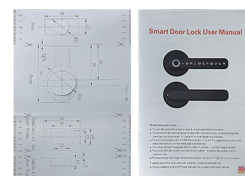

Product Specifications

Unlock Method	Fingerprint, PIN, Dynamic Password, Key, Remote control
Lock Dimension	65x65x25mm
Material	Zinc alloy panel, black nickle treatment
Administrators Capacity	1
Card & Fingerprint & PIN Capacity	Total 200 records
Password Length	6~10 digits
Phantom Password	32 digits
Fingerprint Sensor	Semiconductor
Fingerprint Contrast time	≤ 0.6 Second
Fingerprint Identification Angle	360°
False Rejection Rate	≤ 0.1%
False Recognition Rate	≤ 0.0001%
Reaction Time	≤ 0.1 Second

Product Size

Product Components

Packing List

Smart lock

Lock body & Door buckle

Key

Square column & Screw & Screwdriver & Casing

User manual